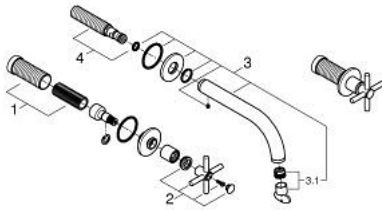

20 661 DA0 ATRIO 3-HOLE BASIN MIXER M-SIZE

SELECT SPARE PART: , October 2021 – now

- 1: Extension (Spare part-nr. 45988000)
- 2: Cross handles (Spare part-nr. 14215DA0)
- 3: Spout (Spare part-nr. 101344DA00)
- 3.1: Flow straightener (Spare part-nr. 48408000)
- 4: Connection nipple (Spare part-nr. 1013459990)