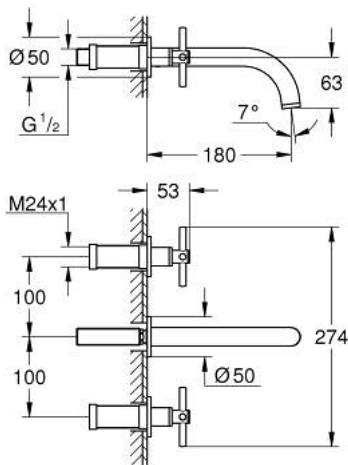

## 20 661 AL0 ATRIO 3-HOLE BASIN MIXER M-SIZE

### PRODUCT DESCRIPTION

- Colour: brushed hard graphite
- wall mounted
- to be used with rough-in set 29 025 002
- valves hot/cold with ceramic headparts 1/2" - 90°
- GROHE LongLife finish
- GROHE EcoJoy - less water, perfect flow
- maximum flow rate (at 3 bar): 5 l/min
- centre distance 200 mm
- projection 180 mm
- with cross handles
- without roughing-in set 29 025 002 (please order separately)
- Two different sets of caps included. One set with "H" and "C" marking, one set without marking.

## 20 661 AL0 ATRIO 3-HOLE BASIN MIXER M-SIZE

**SELECT SPARE PART:** , October 2021 – now

- 1: Extension (Spare part-nr. 45988000)
- 2: Cross handles (Spare part-nr. 14215AL0)
- 3: Spout (Spare part-nr. 101344AL00)
- 3.1: Flow straightener (Spare part-nr. 48408000)
- 4: Connection nipple (Spare part-nr. 1013459990)