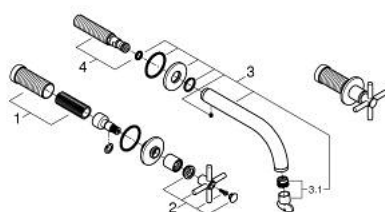

## 20 661 AL0 ATRIO 3-HOLE BASIN MIXER M-SIZE

### PRODUCT DESCRIPTION

- Colour: brushed hard graphite
- wall mounted
- to be used with rough-in set 29 025 002
- valves hot/cold with ceramic headparts 1/2" - 90°
- GROHE LongLife finish
- GROHE EcoJoy - less water, perfect flow
- maximum flow rate (at 3 bar): 5 l/min
- centre distance 200 mm
- projection 180 mm
- with cross handles
- without roughing-in set 29 025 002 (please order separately)
- Two different sets of caps included. One set with "H" and "C" marking, one set without marking.

## 20 661 AL0 ATRIO 3-HOLE BASIN MIXER M-SIZE

**SELECT SPARE PART:** , October 2021 – now

- 1: Extension (Spare part-nr. 45988000)
- 2: Cross handles (Spare part-nr. 14215AL0)
- 3: Spout (Spare part-nr. 101344AL00)
- 3.1: Flow straightener (Spare part-nr. 48408000)
- 4: Connection nipple (Spare part-nr. 1013459990)