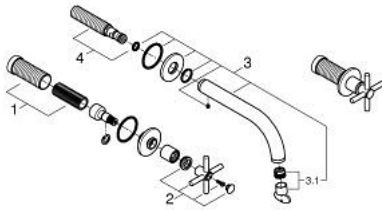

20 661 000 ATRIO 3-HOLE BASIN MIXER M-SIZE

SELECT SPARE PART: , October 2021 – now

- 1: Extension (Spare part-nr. 45988000)
- 2: Cross handles (Spare part-nr. 14215000)
- 3: Spout (Spare part-nr. 1013440000)
- 3.1: Flow straightener (Spare part-nr. 48408000)
- 4: Connection nipple (Spare part-nr. 1013459990)