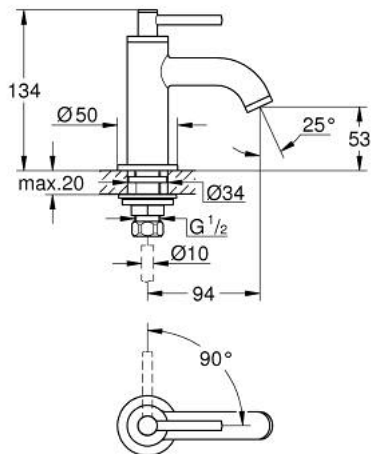

20 658 GL0 ATRIO PILLAR TAP

PRODUCT DESCRIPTION

- Colour: cool sunrise
- headpart 1/2" - 90°
- GROHE LongLife finish
- GROHE EcoJoy - less water, perfect flow
- maximum flow rate (at 3 bar): 5 l/min
- rapid installation system
- mousseur
- fixed spout
- with lever handle

20 658 GL0 ATRIO PILLAR TAP

SELECT SPARE PART: , October 2021 – now

- 1: Lever handles (Spare part-nr. 14216GL0)
- 2: Ceramic headpart, 1/2" (Spare part-nr. 45882000)
- 2.1: O-ring $\varnothing 18.2 \times \varnothing 1.7$ (Spare part-nr. 0392400M)
- 3: Shank mounting kit (Spare part-nr. 45004000)
- 4: Flow straightener (Spare part-nr. 48408000)
- 5: Coupling nut 1/2" x 10.5 mm (Spare part-nr. 1290100M)
- 5.1: Fibre seal dia. 12x2 mm (Spare part-nr. 0138900M)
- 6: Coupling nut 1/2" x 14.5 mm (Spare part-nr. 1290200M)*