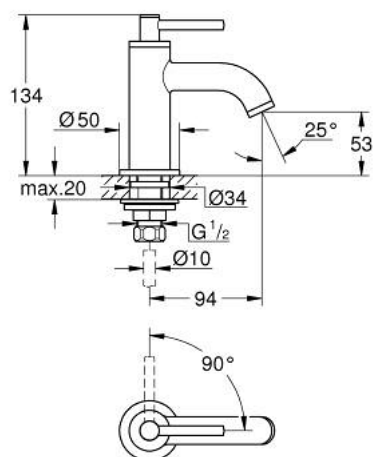

## 20 658 DA0 ATRIO PILLAR TAP

### PRODUCT DESCRIPTION

- Colour: warm sunset
- headpart 1/2" - 90°
- GROHE LongLife finish
- GROHE EcoJoy - less water, perfect flow
- maximum flow rate (at 3 bar): 5 l/min
- rapid installation system
- mousseur
- fixed spout
- with lever handle

## 20 658 DA0 ATRIO PILLAR TAP

**SELECT SPARE PART:** , October 2021 – now

- 1: Lever handles (Spare part-nr. 14216DA0)
- 2: Ceramic headpart, 1/2" (Spare part-nr. 45882000)
- 2.1: O-ring  $\varnothing 18.2 \times \varnothing 1.7$  (Spare part-nr. 0392400M)
- 3: Shank mounting kit (Spare part-nr. 45004000)
- 4: Flow straightener (Spare part-nr. 48408000)
- 5: Coupling nut 1/2" x 10.5 mm (Spare part-nr. 1290100M)
- 5.1: Fibre seal dia. 12x2 mm (Spare part-nr. 0138900M)
- 6: Coupling nut 1/2" x 14.5 mm (Spare part-nr. 1290200M)\*