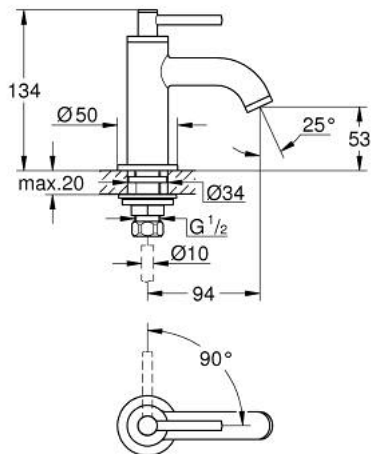

20 658 000 ATRIO PILLAR TAP

PRODUCT DESCRIPTION

- Colour: chrome
- headpart 1/2" - 90°
- GROHE LongLife finish
- GROHE EcoJoy - less water, perfect flow
- maximum flow rate (at 3 bar): 5 l/min
- rapid installation system
- mousseur
- fixed spout
- with lever handle

20 658 000 ATRIO PILLAR TAP

SELECT SPARE PART: , October 2021 – now

- 1: Lever handles (Spare part-nr. 14216000)
- 2: Ceramic headpart, 1/2" (Spare part-nr. 45882000)
- 2.1: O-ring $\varnothing 18.2 \times \varnothing 1.7$ (Spare part-nr. 0392400M)
- 3: Shank mounting kit (Spare part-nr. 45004000)
- 4: Flow straightener (Spare part-nr. 48408000)
- 5: Coupling nut 1/2" x 10.5 mm (Spare part-nr. 1290100M)
- 5.1: Fibre seal dia. 12x2 mm (Spare part-nr. 0138900M)
- 6: Coupling nut 1/2" x 14.5 mm (Spare part-nr. 1290200M)*