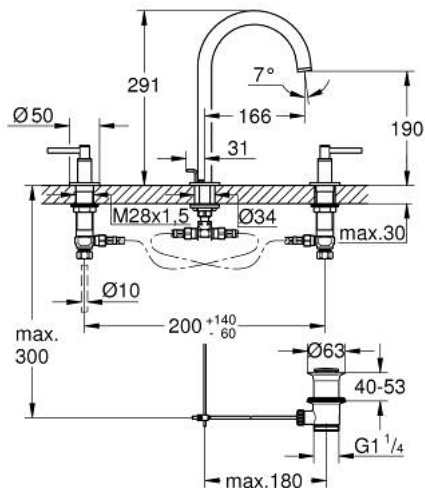

20 649 GL0 ATRIO 3-HOLE BASIN MIXER L-SIZE

PRODUCT DESCRIPTION

- Colour: cool sunrise
- ceramic headparts 1/2", 90°
- GROHE LongLife finish
- GROHE EcoJoy - less water, perfect flow
- maximum flow rate (at 3 bar): 5 l/min
- swivel tubular spout with mousseur and stop limiter
- adjustable swivel area 0° / 150° / 360°
- pop-up waste set 1 1/4"
- flexible connection hoses between spout and side valves
- with lever handles
- Two different sets of caps included. One set with "H" and "C" marking, one set without marking.

20 649 GL0 ATRIO 3-HOLE BASIN MIXER L-SIZE

SELECT SPARE PART: , October 2021 – now

- 1: Lever handles (Spare part-nr. 14216GL0)
- 2: Ceramic headpart, 1/2" (Spare part-nr. 45882000)
- 2.1: O-ring $\varnothing 18.2 \times \varnothing 1.7$ (Spare part-nr. 0392400M)
- 3: Ceramic headpart, 1/2" (Spare part-nr. 45883000)
- 3.1: O-ring $\varnothing 18.2 \times \varnothing 1.7$ (Spare part-nr. 0392400M)
- 4: Coupling nut 1/2" x 10.5 mm (Spare part-nr. 1290100M)
- 4.1: Fibre seal dia. 12x2 mm (Spare part-nr. 0138900M)
- 5: Spout (Spare part-nr. 101298GL00)
- 5.1: Flow straightener (Spare part-nr. 48408000)
- 5.2: Safety ring (Spare part-nr. 4826600M)
- 5.3: Sealing washer (Spare part-nr. 0128500M)
- 6: Pop-up rod (Spare part-nr. 65196GL0)
- 7: Fixing clamp (Spare part-nr. 6554100M)
- 8: Flexible connection hose (Spare part-nr. 45704000)
- 9: Pop-up waste set 1 1/4" (Spare part-nr. 28910GL0)
- 9.1: Plug (Spare part-nr. 07182GL0)
- 9.2: Eccentric rod (Spare part-nr. 07052000)
- 10: Coupling nut 1/2" x 14.5 mm (Spare part-nr. 1290200M)*
- 11: Eccentric rod (Spare part-nr. 07341000)*