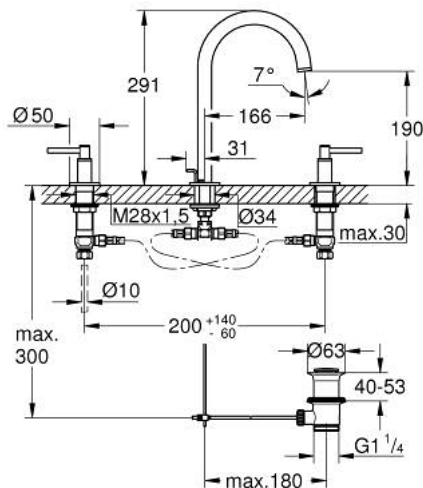

20 649 DA0 ATRIO 3-HOLE BASIN MIXER L-SIZE

PRODUCT DESCRIPTION

- Colour: warm sunset
- ceramic headparts 1/2", 90°
- GROHE LongLife finish
- GROHE EcoJoy - less water, perfect flow
- maximum flow rate (at 3 bar): 5 l/min
- swivel tubular spout with mousseur and stop limiter
- adjustable swivel area 0° / 150° / 360°
- pop-up waste set 1 1/4"
- flexible connection hoses between spout and side valves
- with lever handles
- Two different sets of caps included. One set with "H" and "C" marking, one set without marking.

20 649 DA0 ATRIO 3-HOLE BASIN MIXER L-SIZE

SELECT SPARE PART: , October 2021 – now

- 1: Lever handles (Spare part-nr. 14216DA0)
- 2: Ceramic headpart, 1/2" (Spare part-nr. 45882000)
- 2.1: O-ring $\varnothing 18.2 \times \varnothing 1.7$ (Spare part-nr. 0392400M)
- 3: Ceramic headpart, 1/2" (Spare part-nr. 45883000)
- 3.1: O-ring $\varnothing 18.2 \times \varnothing 1.7$ (Spare part-nr. 0392400M)
- 4: Coupling nut 1/2" x 10.5 mm (Spare part-nr. 1290100M)
- 4.1: Fibre seal dia. 12x2 mm (Spare part-nr. 0138900M)
- 5: Spout (Spare part-nr. 101298DA00)
- 5.1: Flow straightener (Spare part-nr. 48408000)
- 5.2: Safety ring (Spare part-nr. 4826600M)
- 5.3: Sealing washer (Spare part-nr. 0128500M)
- 6: Pop-up rod (Spare part-nr. 65196DA0)
- 7: Fixing clamp (Spare part-nr. 6554100M)
- 8: Flexible connection hose (Spare part-nr. 45704000)
- 9: Pop-up waste set 1 1/4" (Spare part-nr. 28910DA0)
- 9.1: Plug (Spare part-nr. 07182DA0)
- 9.2: Eccentric rod (Spare part-nr. 07052000)
- 10: Coupling nut 1/2" x 14.5 mm (Spare part-nr. 1290200M)*
- 11: Eccentric rod (Spare part-nr. 07341000)*