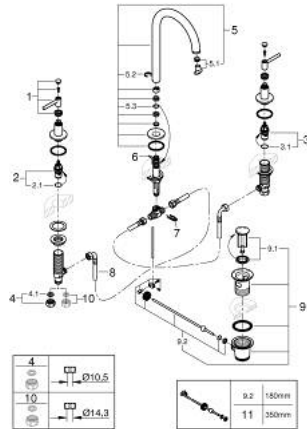

## 20 649 AL0 ATRIO 3-HOLE BASIN MIXER L-SIZE

### SELECT SPARE PART: , October 2021 – now

- 1: Lever handles (Spare part-nr. 14216AL0)
- 2: Ceramic headpart, 1/2" (Spare part-nr. 45882000)
- 2.1: O-ring  $\varnothing 18.2 \times \varnothing 1.7$  (Spare part-nr. 0392400M)
- 3: Ceramic headpart, 1/2" (Spare part-nr. 45883000)
- 3.1: O-ring  $\varnothing 18.2 \times \varnothing 1.7$  (Spare part-nr. 0392400M)
- 4: Coupling nut 1/2" x 10.5 mm (Spare part-nr. 1290100M)
- 4.1: Fibre seal dia. 12x2 mm (Spare part-nr. 0138900M)
- 5: Spout (Spare part-nr. 101298AL00)
- 5.1: Flow straightener (Spare part-nr. 48408000)
- 5.2: Safety ring (Spare part-nr. 4826600M)
- 5.3: Sealing washer (Spare part-nr. 0128500M)
- 6: Pop-up rod (Spare part-nr. 65196AL0)
- 7: Fixing clamp (Spare part-nr. 6554100M)
- 8: Flexible connection hose (Spare part-nr. 45704000)
- 9: Pop-up waste set 1 1/4" (Spare part-nr. 28910AL0)
- 9.1: Plug (Spare part-nr. 07182AL0)
- 9.2: Eccentric rod (Spare part-nr. 07052000)
- 10: Coupling nut 1/2" x 14.5 mm (Spare part-nr. 1290200M)\*
- 11: Eccentric rod (Spare part-nr. 07341000)\*