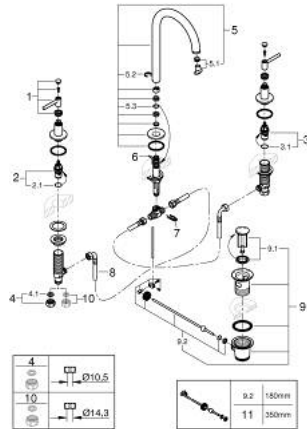

20 649 000 ATRIO 3-HOLE BASIN MIXER L-SIZE

PRODUCT DESCRIPTION

- Colour: chrome
- ceramic headparts 1/2", 90°
- GROHE LongLife finish
- GROHE EcoJoy - less water, perfect flow
- maximum flow rate (at 3 bar): 5 l/min
- swivel tubular spout with mousseur and stop limiter
- adjustable swivel area 0° / 150° / 360°
- pop-up waste set 1 1/4"
- flexible connection hoses between spout and side valves
- with lever handles
- Two different sets of caps included. One set with "H" and "C" marking, one set without marking.

20 649 000 ATRIO 3-HOLE BASIN MIXER L-SIZE

SELECT SPARE PART: , October 2021 – now

- 1: Lever handles (Spare part-nr. 14216000)
- 2: Ceramic headpart, 1/2" (Spare part-nr. 45882000)
- 2.1: O-ring $\varnothing 18.2 \times \varnothing 1.7$ (Spare part-nr. 0392400M)
- 3: Ceramic headpart, 1/2" (Spare part-nr. 45883000)
- 3.1: O-ring $\varnothing 18.2 \times \varnothing 1.7$ (Spare part-nr. 0392400M)
- 4: Coupling nut 1/2" x 10.5 mm (Spare part-nr. 1290100M)
- 4.1: Fibre seal dia. 12x2 mm (Spare part-nr. 0138900M)
- 5: Spout (Spare part-nr. 1012980000)
- 5.1: Flow straightener (Spare part-nr. 48408000)
- 5.2: Safety ring (Spare part-nr. 4826600M)
- 5.3: Sealing washer (Spare part-nr. 0128500M)
- 6: Pop-up rod (Spare part-nr. 65196000)
- 7: Fixing clamp (Spare part-nr. 6554100M)
- 8: Flexible connection hose (Spare part-nr. 45704000)
- 9: Pop-up waste set 1 1/4" (Spare part-nr. 28910000)
- 9.1: Plug (Spare part-nr. 07182000)
- 9.2: Eccentric rod (Spare part-nr. 07052000)
- 10: Coupling nut 1/2" x 14.5 mm (Spare part-nr. 1290200M)*
- 11: Eccentric rod (Spare part-nr. 07341000)*