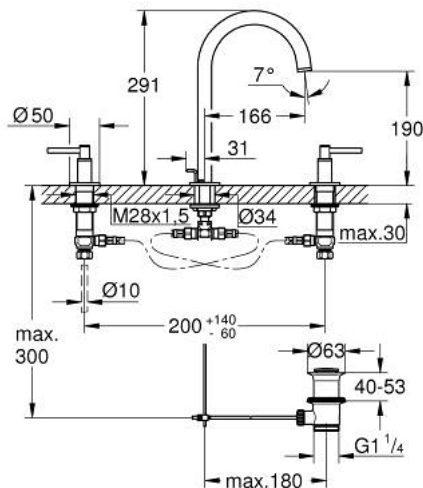

20 649 000 ATRIO 3-HOLE BASIN MIXER L-SIZE

PRODUCT DESCRIPTION

- Colour: chrome
- ceramic headparts 1/2", 90°
- GROHE LongLife finish
- GROHE EcoJoy - less water, perfect flow
- maximum flow rate (at 3 bar): 5 l/min
- swivel tubular spout with mousseur and stop limiter
- adjustable swivel area 0° / 150° / 360°
- pop-up waste set 1 1/4"
- flexible connection hoses between spout and side valves
- with lever handles
- Two different sets of caps included. One set with "H" and "C" marking, one set without marking.

20 649 000 ATRIO 3-HOLE BASIN MIXER L-SIZE

SELECT SPARE PART: , October 2021 – now

- 1: Lever handles (Spare part-nr. 14216000)
- 2: Ceramic headpart, 1/2" (Spare part-nr. 45882000)
- 2.1: O-ring $\varnothing 18.2 \times \varnothing 1.7$ (Spare part-nr. 0392400M)
- 3: Ceramic headpart, 1/2" (Spare part-nr. 45883000)
- 3.1: O-ring $\varnothing 18.2 \times \varnothing 1.7$ (Spare part-nr. 0392400M)
- 4: Coupling nut 1/2" x 10.5 mm (Spare part-nr. 1290100M)
- 4.1: Fibre seal dia. 12x2 mm (Spare part-nr. 0138900M)
- 5: Spout (Spare part-nr. 1012980000)
- 5.1: Flow straightener (Spare part-nr. 48408000)
- 5.2: Safety ring (Spare part-nr. 4826600M)
- 5.3: Sealing washer (Spare part-nr. 0128500M)
- 6: Pop-up rod (Spare part-nr. 65196000)
- 7: Fixing clamp (Spare part-nr. 6554100M)
- 8: Flexible connection hose (Spare part-nr. 45704000)
- 9: Pop-up waste set 1 1/4" (Spare part-nr. 28910000)
- 9.1: Plug (Spare part-nr. 07182000)
- 9.2: Eccentric rod (Spare part-nr. 07052000)
- 10: Coupling nut 1/2" x 14.5 mm (Spare part-nr. 1290200M)*
- 11: Eccentric rod (Spare part-nr. 07341000)*