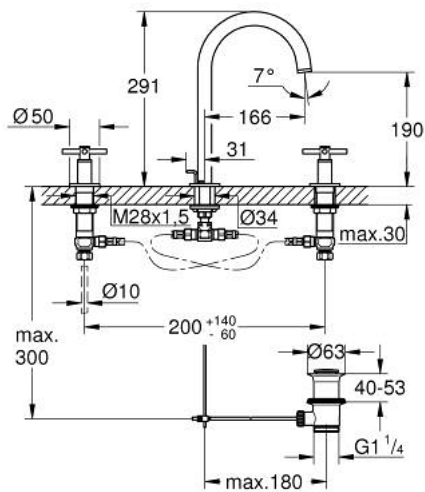

20 643 GL0 ATRIO 3-HOLE BASIN MIXER L-SIZE

PRODUCT DESCRIPTION

- Colour: cool sunrise
- ceramic headparts 1/2", 90°
- GROHE LongLife finish
- GROHE EcoJoy - less water, perfect flow
- maximum flow rate (at 3 bar): 5 l/min
- swivel tubular spout with mousseur and stop limiter
- adjustable swivel area 0° / 150° / 360°
- pop-up waste set 1 1/4"
- pressure-proof, flexible connection hoses between spout and side valves
- with cross handles
- Two different sets of caps included. One set with "H" and "C" marking, one set without marking.

20 643 GL0 ATRIO 3-HOLE BASIN MIXER L-SIZE

SELECT SPARE PART: , October 2021 – now

- 1: Cross handles (Spare part-nr. 14215GL0)
- 2: Ceramic headpart, 1/2" (Spare part-nr. 45882000)
- 2.1: O-ring $\varnothing 18.2 \times \varnothing 1.7$ (Spare part-nr. 0392400M)
- 3: Ceramic headpart, 1/2" (Spare part-nr. 45883000)
- 3.1: O-ring $\varnothing 18.2 \times \varnothing 1.7$ (Spare part-nr. 0392400M)
- 4: Coupling nut 1/2" x 10.5 mm (Spare part-nr. 1290100M)
- 4.1: Fibre seal dia. 12x2 mm (Spare part-nr. 0138900M)
- 5: Spout (Spare part-nr. 101298GL00)
- 5.1: Flow straightener (Spare part-nr. 48408000)
- 5.2: Safety ring (Spare part-nr. 4826600M)
- 5.3: Sealing washer (Spare part-nr. 0128500M)
- 6: Pop-up rod (Spare part-nr. 65196GL0)
- 7: Fixing clamp (Spare part-nr. 6554100M)
- 8: Flexible connection hose (Spare part-nr. 45704000)
- 9: Pop-up waste set 1 1/4" (Spare part-nr. 28910GL0)
- 9.1: Plug (Spare part-nr. 07182GL0)
- 9.2: Eccentric rod (Spare part-nr. 07052000)
- 10: Coupling nut 1/2" x 14.5 mm (Spare part-nr. 1290200M)*
- 11: Eccentric rod (Spare part-nr. 07341000)*