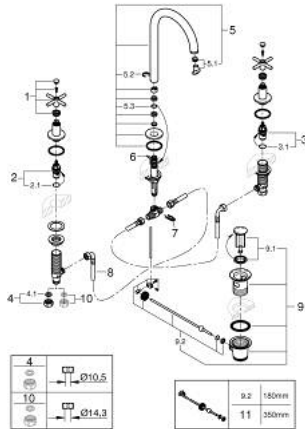

20 643 GL0 ATRIO 3-HOLE BASIN MIXER L-SIZE

PRODUCT DESCRIPTION

- Colour: cool sunrise
- ceramic headparts 1/2", 90°
- GROHE LongLife finish
- GROHE EcoJoy - less water, perfect flow
- maximum flow rate (at 3 bar): 5 l/min
- swivel tubular spout with mousseur and stop limiter
- adjustable swivel area 0° / 150° / 360°
- pop-up waste set 1 1/4"
- pressure-proof, flexible connection hoses between spout and side valves
- with cross handles
- Two different sets of caps included. One set with "H" and "C" marking, one set without marking.

20 643 GL0 ATRIO 3-HOLE BASIN MIXER L-SIZE

SELECT SPARE PART: , October 2021 – now

- 1: Cross handles (Spare part-nr. 14215GL0)
- 2: Ceramic headpart, 1/2" (Spare part-nr. 45882000)
- 2.1: O-ring $\varnothing 18.2 \times \varnothing 1.7$ (Spare part-nr. 0392400M)
- 3: Ceramic headpart, 1/2" (Spare part-nr. 45883000)
- 3.1: O-ring $\varnothing 18.2 \times \varnothing 1.7$ (Spare part-nr. 0392400M)
- 4: Coupling nut 1/2" x 10.5 mm (Spare part-nr. 1290100M)
- 4.1: Fibre seal dia. 12x2 mm (Spare part-nr. 0138900M)
- 5: Spout (Spare part-nr. 101298GL00)
- 5.1: Flow straightener (Spare part-nr. 48408000)
- 5.2: Safety ring (Spare part-nr. 4826600M)
- 5.3: Sealing washer (Spare part-nr. 0128500M)
- 6: Pop-up rod (Spare part-nr. 65196GL0)
- 7: Fixing clamp (Spare part-nr. 6554100M)
- 8: Flexible connection hose (Spare part-nr. 45704000)
- 9: Pop-up waste set 1 1/4" (Spare part-nr. 28910GL0)
- 9.1: Plug (Spare part-nr. 07182GL0)
- 9.2: Eccentric rod (Spare part-nr. 07052000)
- 10: Coupling nut 1/2" x 14.5 mm (Spare part-nr. 1290200M)*
- 11: Eccentric rod (Spare part-nr. 07341000)*