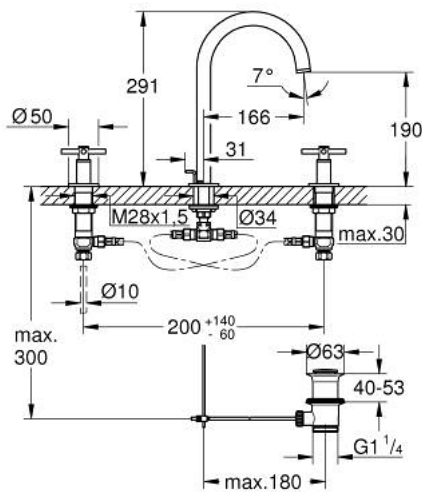

## 20 643 DC0 ATRIO 3-HOLE BASIN MIXER L-SIZE

### PRODUCT DESCRIPTION

- Colour: Supersteel
- ceramic headparts 1/2", 90°
- GROHE LongLife finish
- GROHE EcoJoy - less water, perfect flow
- maximum flow rate (at 3 bar): 5 l/min
- swivel tubular spout with mousseur and stop limiter
- adjustable swivel area 0° / 150° / 360°
- pop-up waste set 1 1/4"
- pressure-proof, flexible connection hoses between spout and side valves
- with cross handles
- Two different sets of caps included. One set with "H" and "C" marking, one set without marking.

### SELECT SPARE PART: , October 2021 – now

- 1: Cross handles (Spare part-nr. 14215DC0)
- 2: Ceramic headpart, 1/2" (Spare part-nr. 45882000)
- 2.1: O-ring  $\varnothing 18.2 \times \varnothing 1.7$  (Spare part-nr. 0392400M)
- 3: Ceramic headpart, 1/2" (Spare part-nr. 45883000)
- 3.1: O-ring  $\varnothing 18.2 \times \varnothing 1.7$  (Spare part-nr. 0392400M)
- 4: Coupling nut 1/2" x 10.5 mm (Spare part-nr. 1290100M)
- 4.1: Fibre seal dia. 12x2 mm (Spare part-nr. 0138900M)
- 5: Spout (Spare part-nr. 101298DC00)
- 5.1: Flow straightener (Spare part-nr. 48408000)
- 5.2: Safety ring (Spare part-nr. 4826600M)
- 5.3: Sealing washer (Spare part-nr. 0128500M)
- 6: Pop-up rod (Spare part-nr. 65196DC0)
- 7: Fixing clamp (Spare part-nr. 6554100M)
- 8: Flexible connection hose (Spare part-nr. 45704000)
- 9: Pop-up waste set 1 1/4" (Spare part-nr. 28910DC0)
- 9.1: Plug (Spare part-nr. 07182DC0)
- 9.2: Eccentric rod (Spare part-nr. 07052000)
- 10: Coupling nut 1/2" x 14.5 mm (Spare part-nr. 1290200M)\*
- 11: Eccentric rod (Spare part-nr. 07341000)\*