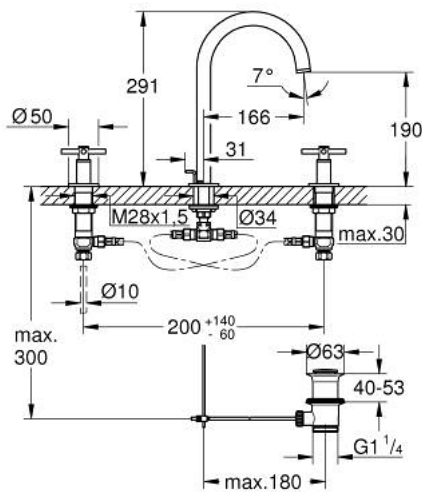

20 643 DA0 ATRIO 3-HOLE BASIN MIXER L-SIZE

PRODUCT DESCRIPTION

- Colour: warm sunset
- ceramic headparts 1/2", 90°
- GROHE LongLife finish
- GROHE EcoJoy - less water, perfect flow
- maximum flow rate (at 3 bar): 5 l/min
- swivel tubular spout with mousseur and stop limiter
- adjustable swivel area 0° / 150° / 360°
- pop-up waste set 1 1/4"
- pressure-proof, flexible connection hoses between spout and side valves
- with cross handles
- Two different sets of caps included. One set with "H" and "C" marking, one set without marking.

20 643 DA0 ATRIO 3-HOLE BASIN MIXER L-SIZE

SELECT SPARE PART: , October 2021 – now

- 1: Cross handles (Spare part-nr. 14215DA0)
- 2: Ceramic headpart, 1/2" (Spare part-nr. 45882000)
- 2.1: O-ring $\varnothing 18.2 \times \varnothing 1.7$ (Spare part-nr. 0392400M)
- 3: Ceramic headpart, 1/2" (Spare part-nr. 45883000)
- 3.1: O-ring $\varnothing 18.2 \times \varnothing 1.7$ (Spare part-nr. 0392400M)
- 4: Coupling nut 1/2" x 10.5 mm (Spare part-nr. 1290100M)
- 4.1: Fibre seal dia. 12x2 mm (Spare part-nr. 0138900M)
- 5: Spout (Spare part-nr. 101298DA00)
- 5.1: Flow straightener (Spare part-nr. 48408000)
- 5.2: Safety ring (Spare part-nr. 4826600M)
- 5.3: Sealing washer (Spare part-nr. 0128500M)
- 6: Pop-up rod (Spare part-nr. 65196DA0)
- 7: Fixing clamp (Spare part-nr. 6554100M)
- 8: Flexible connection hose (Spare part-nr. 45704000)
- 9: Pop-up waste set 1 1/4" (Spare part-nr. 28910DA0)
- 9.1: Plug (Spare part-nr. 07182DA0)
- 9.2: Eccentric rod (Spare part-nr. 07052000)
- 10: Coupling nut 1/2" x 14.5 mm (Spare part-nr. 1290200M)*
- 11: Eccentric rod (Spare part-nr. 07341000)*