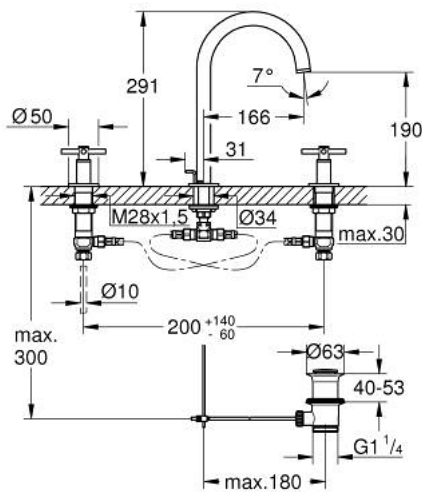

20 643 AL0 ATRIO 3-HOLE BASIN MIXER L-SIZE

PRODUCT DESCRIPTION

- Colour: brushed hard graphite
- ceramic headparts 1/2", 90°
- GROHE LongLife finish
- GROHE EcoJoy - less water, perfect flow
- maximum flow rate (at 3 bar): 5 l/min
- swivel tubular spout with mousseur and stop limiter
- adjustable swivel area 0° / 150° / 360°
- pop-up waste set 1 1/4"
- pressure-proof, flexible connection hoses between spout and side valves
- with cross handles
- Two different sets of caps included. One set with "H" and "C" marking, one set without marking.

20 643 AL0 ATRIO 3-HOLE BASIN MIXER L-SIZE

SELECT SPARE PART: , October 2021 – now

- 1: Cross handles (Spare part-nr. 14215AL0)
- 2: Ceramic headpart, 1/2" (Spare part-nr. 45882000)
- 2.1: O-ring $\varnothing 18.2 \times \varnothing 1.7$ (Spare part-nr. 0392400M)
- 3: Ceramic headpart, 1/2" (Spare part-nr. 45883000)
- 3.1: O-ring $\varnothing 18.2 \times \varnothing 1.7$ (Spare part-nr. 0392400M)
- 4: Coupling nut 1/2" x 10.5 mm (Spare part-nr. 1290100M)
- 4.1: Fibre seal dia. 12x2 mm (Spare part-nr. 0138900M)
- 5: Spout (Spare part-nr. 101298AL00)
- 5.1: Flow straightener (Spare part-nr. 48408000)
- 5.2: Safety ring (Spare part-nr. 4826600M)
- 5.3: Sealing washer (Spare part-nr. 0128500M)
- 6: Pop-up rod (Spare part-nr. 65196AL0)
- 7: Fixing clamp (Spare part-nr. 6554100M)
- 8: Flexible connection hose (Spare part-nr. 45704000)
- 9: Pop-up waste set 1 1/4" (Spare part-nr. 28910AL0)
- 9.1: Plug (Spare part-nr. 07182AL0)
- 9.2: Eccentric rod (Spare part-nr. 07052000)
- 10: Coupling nut 1/2" x 14.5 mm (Spare part-nr. 1290200M)*
- 11: Eccentric rod (Spare part-nr. 07341000)*