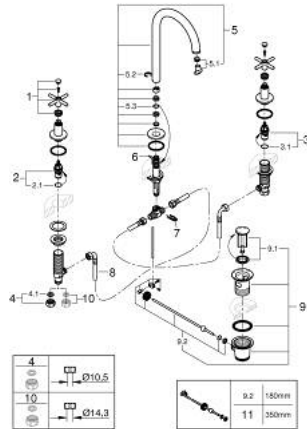

20 643 000 ATRIO 3-HOLE BASIN MIXER L-SIZE

PRODUCT DESCRIPTION

- Colour: chrome
- ceramic headparts 1/2", 90°
- GROHE LongLife finish
- GROHE EcoJoy - less water, perfect flow
- maximum flow rate (at 3 bar): 5 l/min
- swivel tubular spout with mousseur and stop limiter
- adjustable swivel area 0° / 150° / 360°
- pop-up waste set 1 1/4"
- pressure-proof, flexible connection hoses between spout and side valves
- with cross handles
- Two different sets of caps included. One set with "H" and "C" marking, one set without marking.

20 643 000 **ATRIO 3-HOLE BASIN MIXER**
L-SIZE

SELECT SPARE PART: , October 2021 – now

- 1: Cross handles (Spare part-nr. 14215000)
- 2: Ceramic headpart, 1/2" (Spare part-nr. 45882000)
- 2.1: O-ring $\varnothing 18.2 \times \varnothing 1.7$ (Spare part-nr. 0392400M)
- 3: Ceramic headpart, 1/2" (Spare part-nr. 45883000)
- 3.1: O-ring $\varnothing 18.2 \times \varnothing 1.7$ (Spare part-nr. 0392400M)
- 4: Coupling nut 1/2" x 10.5 mm (Spare part-nr. 1290100M)
- 4.1: Fibre seal dia. 12x2 mm (Spare part-nr. 0138900M)
- 5: Spout (Spare part-nr. 1012980000)
- 5.1: Flow straightener (Spare part-nr. 48408000)
- 5.2: Safety ring (Spare part-nr. 4826600M)
- 5.3: Sealing washer (Spare part-nr. 0128500M)
- 6: Pop-up rod (Spare part-nr. 65196000)
- 7: Fixing clamp (Spare part-nr. 6554100M)
- 8: Flexible connection hose (Spare part-nr. 45704000)
- 9: Pop-up waste set 1 1/4" (Spare part-nr. 28910000)
- 9.1: Plug (Spare part-nr. 07182000)
- 9.2: Eccentric rod (Spare part-nr. 07052000)
- 10: Coupling nut 1/2" x 14.5 mm (Spare part-nr. 1290200M)*
- 11: Eccentric rod (Spare part-nr. 07341000)*