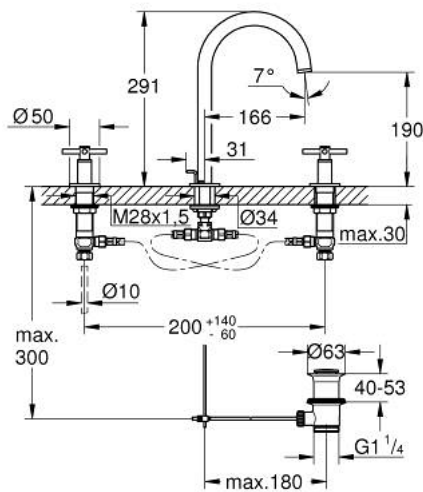

20 643 000 ATRIO 3-HOLE BASIN MIXER L-SIZE

PRODUCT DESCRIPTION

- Colour: chrome
- ceramic headparts 1/2", 90°
- GROHE LongLife finish
- GROHE EcoJoy - less water, perfect flow
- maximum flow rate (at 3 bar): 5 l/min
- swivel tubular spout with mousseur and stop limiter
- adjustable swivel area 0° / 150° / 360°
- pop-up waste set 1 1/4"
- pressure-proof, flexible connection hoses between spout and side valves
- with cross handles
- Two different sets of caps included. One set with "H" and "C" marking, one set without marking.

20 643 000 **ATRIO 3-HOLE BASIN MIXER**
L-SIZE

SELECT SPARE PART: , October 2021 – now

- 1: Cross handles (Spare part-nr. 14215000)
- 2: Ceramic headpart, 1/2" (Spare part-nr. 45882000)
- 2.1: O-ring $\varnothing 18.2 \times \varnothing 1.7$ (Spare part-nr. 0392400M)
- 3: Ceramic headpart, 1/2" (Spare part-nr. 45883000)
- 3.1: O-ring $\varnothing 18.2 \times \varnothing 1.7$ (Spare part-nr. 0392400M)
- 4: Coupling nut 1/2" x 10.5 mm (Spare part-nr. 1290100M)
- 4.1: Fibre seal dia. 12x2 mm (Spare part-nr. 0138900M)
- 5: Spout (Spare part-nr. 1012980000)
- 5.1: Flow straightener (Spare part-nr. 48408000)
- 5.2: Safety ring (Spare part-nr. 4826600M)
- 5.3: Sealing washer (Spare part-nr. 0128500M)
- 6: Pop-up rod (Spare part-nr. 65196000)
- 7: Fixing clamp (Spare part-nr. 6554100M)
- 8: Flexible connection hose (Spare part-nr. 45704000)
- 9: Pop-up waste set 1 1/4" (Spare part-nr. 28910000)
- 9.1: Plug (Spare part-nr. 07182000)
- 9.2: Eccentric rod (Spare part-nr. 07052000)
- 10: Coupling nut 1/2" x 14.5 mm (Spare part-nr. 1290200M)*
- 11: Eccentric rod (Spare part-nr. 07341000)*