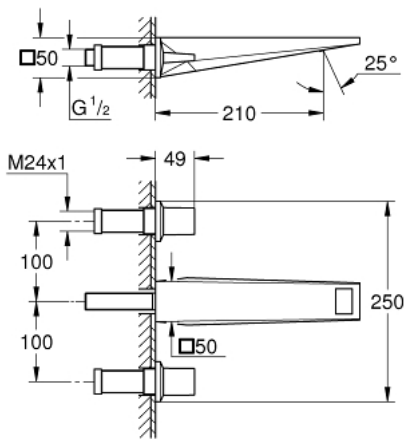

20 629 AL0 ALLURE BRILLIANT 3-HOLE BASIN MIXER L-SIZE

PRODUCT DESCRIPTION

- Colour: brushed hard graphite
- wall mounted
- without concealed body
- to be used with rough-in set 29 025 002
- valves hot/cold with ceramic headparts 1/2" - 90°
- GROHE LongLife finish
- GROHE EcoJoy - less water, perfect flow
- maximum flow rate (at 3 bar): 5 l/min
- spout with integrated mousseur
- centre distance 200 mm
- projection 210 mm
- min. recommended pressure 1.0 bar

20 629 AL0 **ALLURE BRILLIANT 3-HOLE BASIN MIXER**
L-SIZE

SELECT SPARE PART: , October 2021 – now

- 1: Handle pair (Spare part-nr. 48326AL0)
- 2: Extension (Spare part-nr. 45988000)
- 3: Race (Spare part-nr. 46794AL0)