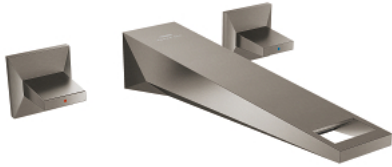

20 629 AL0 ALLURE BRILLIANT 3-HOLE BASIN MIXER L-SIZE

PRODUCT DESCRIPTION

- Colour: brushed hard graphite
- wall mounted
- without concealed body
- to be used with rough-in set 29 025 002
- valves hot/cold with ceramic headparts 1/2" - 90°
- GROHE LongLife finish
- GROHE EcoJoy - less water, perfect flow
- maximum flow rate (at 3 bar): 5 l/min
- spout with integrated mousseur
- centre distance 200 mm
- projection 210 mm
- min. recommended pressure 1.0 bar

20 629 AL0 **ALLURE BRILLIANT 3-HOLE BASIN MIXER**
L-SIZE

SELECT SPARE PART: , October 2021 – now

- 1: Handle pair (Spare part-nr. 48326AL0)
- 2: Extension (Spare part-nr. 45988000)
- 3: Race (Spare part-nr. 46794AL0)