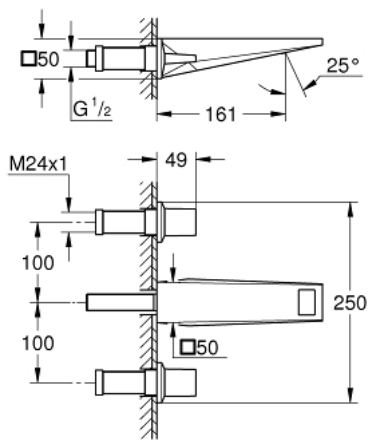

20 628 DC0 ALLURE BRILLIANT 3-HOLE BASIN MIXER M-SIZE

PRODUCT DESCRIPTION

- Colour: Supersteel
- wall mounted
- without concealed body
- to be used with rough-in set 29 025 002
- valves hot/cold with ceramic headparts 1/2" - 90°
- GROHE LongLife finish
- GROHE EcoJoy - less water, perfect flow
- maximum flow rate (at 3 bar): 5 l/min
- spout with integrated mousseur
- centre distance 200 mm
- projection 161 mm
- min. recommended pressure 1.0 bar

20 628 DC0 **ALLURE BRILLIANT 3-HOLE BASIN MIXER**
M-SIZE

SELECT SPARE PART: , October 2021 – now

- 1: Handle pair (Spare part-nr. 48326DC0)
- 2: Extension (Spare part-nr. 45988000)
- 3: Race (Spare part-nr. 46794DC0)