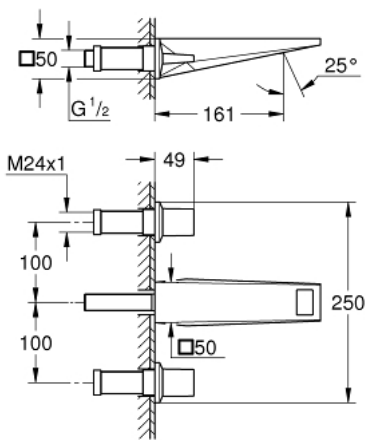

20 628 AL0 ALLURE BRILLIANT 3-HOLE BASIN MIXER M-SIZE

PRODUCT DESCRIPTION

- Colour: brushed hard graphite
- wall mounted
- without concealed body
- to be used with rough-in set 29 025 002
- valves hot/cold with ceramic headparts 1/2" - 90°
- GROHE LongLife finish
- GROHE EcoJoy - less water, perfect flow
- maximum flow rate (at 3 bar): 5 l/min
- spout with integrated mousseur
- centre distance 200 mm
- projection 161 mm
- min. recommended pressure 1.0 bar

20 628 AL0 **ALLURE BRILLIANT 3-HOLE BASIN MIXER**
M-SIZE

SELECT SPARE PART: , October 2021 – now

- 1: Handle pair (Spare part-nr. 48326AL0)
- 2: Extension (Spare part-nr. 45988000)
- 3: Race (Spare part-nr. 46794AL0)