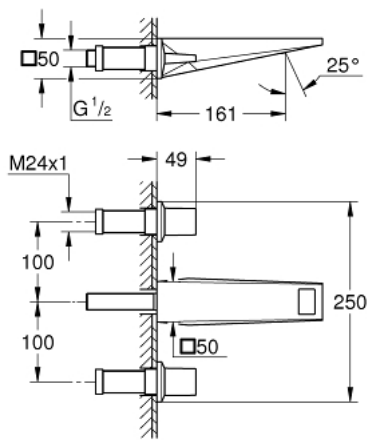

20 628 000 ALLURE BRILLIANT 3-HOLE BASIN MIXER M-SIZE

PRODUCT DESCRIPTION

- Colour: chrome
- wall mounted
- without concealed body
- to be used with rough-in set 29 025 002
- valves hot/cold with ceramic headparts 1/2" - 90°
- GROHE LongLife finish
- GROHE EcoJoy - less water, perfect flow
- maximum flow rate (at 3 bar): 5 l/min
- spout with integrated mousseur
- centre distance 200 mm
- projection 161 mm
- min. recommended pressure 1.0 bar

20 628 000 **ALLURE BRILLIANT 3-HOLE BASIN MIXER**
M-SIZE

SELECT SPARE PART: , October 2021 – now

- 1: Handle pair (Spare part-nr. 48326000)
- 2: Extension (Spare part-nr. 45988000)
- 3: Race (Spare part-nr. 46794000)