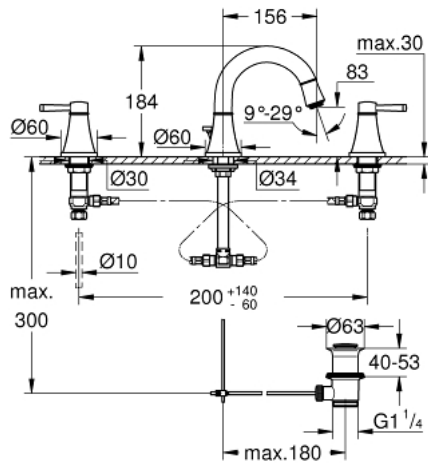

20 624 000 GRANDERA 3-HOLE BASIN MIXER M-SIZE

PRODUCT DESCRIPTION

- Colour: chrome
- valves hot/cold with ceramic headparts 1/2" - 90°
- GROHE LongLife finish
- GROHE EcoJoy - less water, perfect flow
- maximum flow rate (at 3 bar): 5 l/min
- GROHE AquaGuide adjustable mousseur
- pop-up waste set 1 1/4"
- pressure-proof, flexible connection hoses between spout and side valves
- min. recommended pressure 1.0 bar

20 624 000 GRANDERA 3-HOLE BASIN MIXER M-SIZE

SELECT SPARE PART: , October 2021 – now

- 1: Handle pair (Spare part-nr. 48325000)
- 2: Ceramic headpart, 1/2" (Spare part-nr. 45882000)
- 2.1: O-ring $\varnothing 18.2 \times \varnothing 1.7$ (Spare part-nr. 0392400M)
- 3: Ceramic headpart, 1/2" (Spare part-nr. 45883000)
- 3.1: O-ring $\varnothing 18.2 \times \varnothing 1.7$ (Spare part-nr. 0392400M)
- 4: Lift rod (Spare part-nr. 48200000)
- 5: Flow straightener (Spare part-nr. 46837000)
- 6: Fixing clamp (Spare part-nr. 6554100M)
- 7: Pop-up waste set 1 1/4" (Spare part-nr. 28910000)
- 7.1: Plug (Spare part-nr. 07182000)
- 7.2: Eccentric rod (Spare part-nr. 07052000)
- 8: Coupling nut 1/2" x 10.5 mm (Spare part-nr. 1290100M)
- 8.1: Fibre seal dia. 12x2 mm (Spare part-nr. 0138900M)
- 9: Flexible connection hose (Spare part-nr. 45704000)
- 10: Eccentric rod (Spare part-nr. 07341000)*