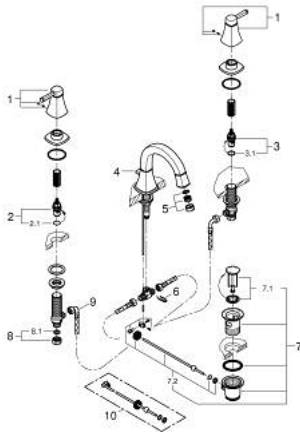

20 624 000 GRANDERA 3-HOLE BASIN MIXER M-SIZE

PRODUCT DESCRIPTION

- Colour: chrome
- valves hot/cold with ceramic headparts 1/2" - 90°
- GROHE LongLife finish
- GROHE EcoJoy - less water, perfect flow
- maximum flow rate (at 3 bar): 5 l/min
- GROHE AquaGuide adjustable mousseur
- pop-up waste set 1 1/4"
- pressure-proof, flexible connection hoses between spout and side valves
- min. recommended pressure 1.0 bar

20 624 000 GRANDERA 3-HOLE BASIN MIXER M-SIZE

SELECT SPARE PART: , October 2021 – now

- 1: Handle pair (Spare part-nr. 48325000)
- 2: Ceramic headpart, 1/2" (Spare part-nr. 45882000)
- 2.1: O-ring $\varnothing 18.2 \times \varnothing 1.7$ (Spare part-nr. 0392400M)
- 3: Ceramic headpart, 1/2" (Spare part-nr. 45883000)
- 3.1: O-ring $\varnothing 18.2 \times \varnothing 1.7$ (Spare part-nr. 0392400M)
- 4: Lift rod (Spare part-nr. 48200000)
- 5: Flow straightener (Spare part-nr. 46837000)
- 6: Fixing clamp (Spare part-nr. 6554100M)
- 7: Pop-up waste set 1 1/4" (Spare part-nr. 28910000)
- 7.1: Plug (Spare part-nr. 07182000)
- 7.2: Eccentric rod (Spare part-nr. 07052000)
- 8: Coupling nut 1/2" x 10.5 mm (Spare part-nr. 1290100M)
- 8.1: Fibre seal dia. 12x2 mm (Spare part-nr. 0138900M)
- 9: Flexible connection hose (Spare part-nr. 45704000)
- 10: Eccentric rod (Spare part-nr. 07341000)*