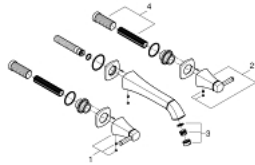

20 623 IG0 GRANDERA 3-HOLE BASIN MIXER L-SIZE

PRODUCT DESCRIPTION

- Colour: chrome/gold
- wall mounted
- without concealed body
- to be used with rough-in set 29 025 002
- valves hot/cold with ceramic headparts 1/2" - 90°
- GROHE LongLife finish
- GROHE EcoJoy - less water, perfect flow
- maximum flow rate (at 3 bar): 5 l/min
- GROHE AquaGuide adjustable mousseur
- projection 234 mm
- min. recommended pressure 1.0 bar

20 623 IG0 **GRANDERA 3-HOLE BASIN MIXER**
L-SIZE

SELECT SPARE PART: , October 2021 – now

1: Handle pair (Spare part-nr. 48325IG0)

2: Flow straightener (Spare part-nr. 46837G00)

3: Extension (Spare part-nr. 45988000)