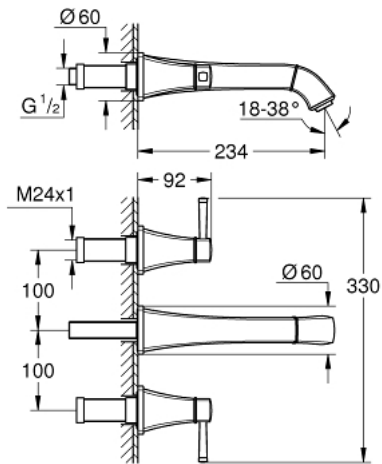

20 623 IG0 GRANDERA 3-HOLE BASIN MIXER L-SIZE

PRODUCT DESCRIPTION

- Colour: chrome/gold
- wall mounted
- without concealed body
- to be used with rough-in set 29 025 002
- valves hot/cold with ceramic headparts 1/2" - 90°
- GROHE LongLife finish
- GROHE EcoJoy - less water, perfect flow
- maximum flow rate (at 3 bar): 5 l/min
- GROHE AquaGuide adjustable mousseur
- projection 234 mm
- min. recommended pressure 1.0 bar

20 623 IG0 **GRANDERA 3-HOLE BASIN MIXER**
L-SIZE

SELECT SPARE PART: , October 2021 – now

1: Handle pair (Spare part-nr. 48325IG0)

2: Flow straightener (Spare part-nr. 46837G00)

3: Extension (Spare part-nr. 45988000)