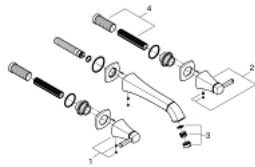

20 623 000 GRANDERA 3-HOLE BASIN MIXER L-SIZE

PRODUCT DESCRIPTION

- Colour: chrome
- wall mounted
- without concealed body
- to be used with rough-in set 29 025 002
- valves hot/cold with ceramic headparts 1/2" - 90°
- GROHE LongLife finish
- GROHE EcoJoy - less water, perfect flow
- maximum flow rate (at 3 bar): 5 l/min
- GROHE AquaGuide adjustable mousseur
- projection 234 mm
- min. recommended pressure 1.0 bar

20 623 000 **GRANDERA 3-HOLE BASIN MIXER**
L-SIZE

SELECT SPARE PART: , October 2021 – now

- 1: Handle pair (Spare part-nr. 48325000)
- 2: Flow straightener (Spare part-nr. 46837000)
- 3: Extension (Spare part-nr. 45988000)