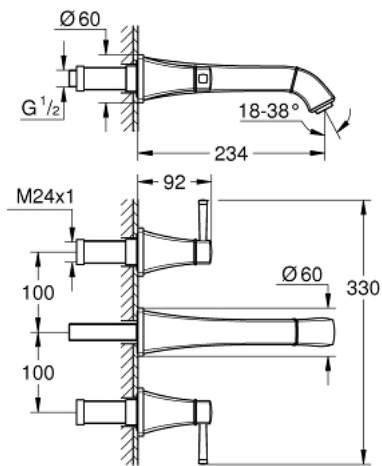

20 623 000 GRANDERA 3-HOLE BASIN MIXER L-SIZE

PRODUCT DESCRIPTION

- Colour: chrome
- wall mounted
- without concealed body
- to be used with rough-in set 29 025 002
- valves hot/cold with ceramic headparts 1/2" - 90°
- GROHE LongLife finish
- GROHE EcoJoy - less water, perfect flow
- maximum flow rate (at 3 bar): 5 l/min
- GROHE AquaGuide adjustable mousseur
- projection 234 mm
- min. recommended pressure 1.0 bar

20 623 000 **GRANDERA 3-HOLE BASIN MIXER**
L-SIZE

SELECT SPARE PART: , October 2021 – now

- 1: Handle pair (Spare part-nr. 48325000)
- 2: Flow straightener (Spare part-nr. 46837000)
- 3: Extension (Spare part-nr. 45988000)