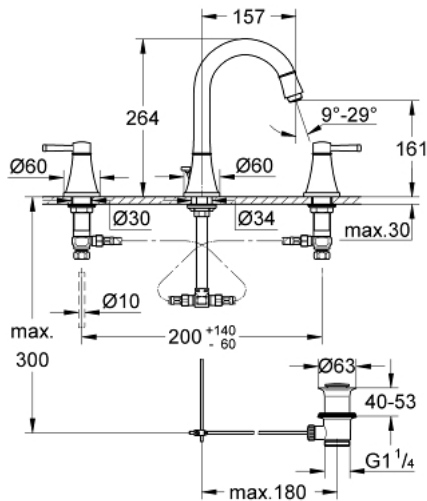

20 619 IG0 GRANDERA 3-HOLE BASIN MIXER L-SIZE

PRODUCT DESCRIPTION

- Colour: chrome/gold
- valves hot/cold with ceramic headparts 1/2" - 90°
- GROHE LongLife finish
- GROHE EcoJoy - less water, perfect flow
- maximum flow rate (at 3 bar): 5 l/min
- GROHE AquaGuide adjustable mousseur
- pop-up waste set 1 1/4"
- pressure-proof, flexible connection hoses between spout and side valves
- min. recommended pressure 1.0 bar

20 619 IG0 GRANDERA 3-HOLE BASIN MIXER L-SIZE

SELECT SPARE PART: , October 2021 – now

- 1: Handle pair (Spare part-nr. 48325IG0)
- 2: Ceramic headpart, 1/2" (Spare part-nr. 45882000)
- 2.1: O-ring $\varnothing 18.2 \times \varnothing 1.7$ (Spare part-nr. 0392400M)
- 3: Ceramic headpart, 1/2" (Spare part-nr. 45883000)
- 3.1: O-ring $\varnothing 18.2 \times \varnothing 1.7$ (Spare part-nr. 0392400M)
- 4: Lift rod (Spare part-nr. 48200000)
- 5: Flow straightener (Spare part-nr. 46837G00)
- 6: Fixing clamp (Spare part-nr. 6554100M)
- 7: Pop-up waste set 1 1/4" (Spare part-nr. 28910IG0)
- 7.1: Plug (Spare part-nr. 07182G00)
- 7.2: Eccentric rod (Spare part-nr. 07052000)
- 8: Coupling nut 1/2" x 10.5 mm (Spare part-nr. 1290100M)
- 8.1: Fibre seal dia. 12x2 mm (Spare part-nr. 0138900M)
- 9: Flexible connection hose (Spare part-nr. 45704000)
- 10: Eccentric rod (Spare part-nr. 07341000)*