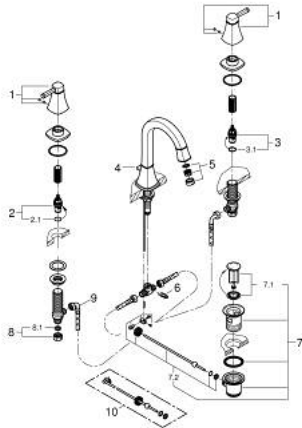

20 619 IG0 GRANDERA 3-HOLE BASIN MIXER L-SIZE

PRODUCT DESCRIPTION

- Colour: chrome/gold
- valves hot/cold with ceramic headparts 1/2" - 90°
- GROHE LongLife finish
- GROHE EcoJoy - less water, perfect flow
- maximum flow rate (at 3 bar): 5 l/min
- GROHE AquaGuide adjustable mousseur
- pop-up waste set 1 1/4"
- pressure-proof, flexible connection hoses between spout and side valves
- min. recommended pressure 1.0 bar

20 619 IG0 GRANDERA 3-HOLE BASIN MIXER L-SIZE

SELECT SPARE PART: , October 2021 – now

- 1: Handle pair (Spare part-nr. 48325IG0)
- 2: Ceramic headpart, 1/2" (Spare part-nr. 45882000)
- 2.1: O-ring $\varnothing 18.2 \times \varnothing 1.7$ (Spare part-nr. 0392400M)
- 3: Ceramic headpart, 1/2" (Spare part-nr. 45883000)
- 3.1: O-ring $\varnothing 18.2 \times \varnothing 1.7$ (Spare part-nr. 0392400M)
- 4: Lift rod (Spare part-nr. 48200000)
- 5: Flow straightener (Spare part-nr. 46837G00)
- 6: Fixing clamp (Spare part-nr. 6554100M)
- 7: Pop-up waste set 1 1/4" (Spare part-nr. 28910IG0)
- 7.1: Plug (Spare part-nr. 07182G00)
- 7.2: Eccentric rod (Spare part-nr. 07052000)
- 8: Coupling nut 1/2" x 10.5 mm (Spare part-nr. 1290100M)
- 8.1: Fibre seal dia. 12x2 mm (Spare part-nr. 0138900M)
- 9: Flexible connection hose (Spare part-nr. 45704000)
- 10: Eccentric rod (Spare part-nr. 07341000)*