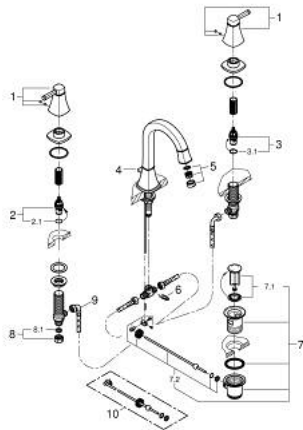

20 619 000 GRANDERA 3-HOLE BASIN MIXER L-SIZE

PRODUCT DESCRIPTION

- Colour: chrome
- valves hot/cold with ceramic headparts 1/2" - 90°
- GROHE LongLife finish
- GROHE EcoJoy - less water, perfect flow
- maximum flow rate (at 3 bar): 5 l/min
- GROHE AquaGuide adjustable mousseur
- pop-up waste set 1 1/4"
- pressure-proof, flexible connection hoses between spout and side valves
- min. recommended pressure 1.0 bar

20 619 000 GRANDERA 3-HOLE BASIN MIXER L-SIZE

SELECT SPARE PART: , October 2021 – now

- 1: Handle pair (Spare part-nr. 48325000)
- 2: Ceramic headpart, 1/2" (Spare part-nr. 45882000)
- 2.1: O-ring $\varnothing 18.2 \times \varnothing 1.7$ (Spare part-nr. 0392400M)
- 3: Ceramic headpart, 1/2" (Spare part-nr. 45883000)
- 3.1: O-ring $\varnothing 18.2 \times \varnothing 1.7$ (Spare part-nr. 0392400M)
- 4: Lift rod (Spare part-nr. 48200000)
- 5: Flow straightener (Spare part-nr. 46837000)
- 6: Fixing clamp (Spare part-nr. 6554100M)
- 7: Pop-up waste set 1 1/4" (Spare part-nr. 28910000)
- 7.1: Plug (Spare part-nr. 07182000)
- 7.2: Eccentric rod (Spare part-nr. 07052000)
- 8: Coupling nut 1/2" x 10.5 mm (Spare part-nr. 1290100M)
- 8.1: Fibre seal dia. 12x2 mm (Spare part-nr. 0138900M)
- 9: Flexible connection hose (Spare part-nr. 45704000)
- 10: Eccentric rod (Spare part-nr. 07341000)*