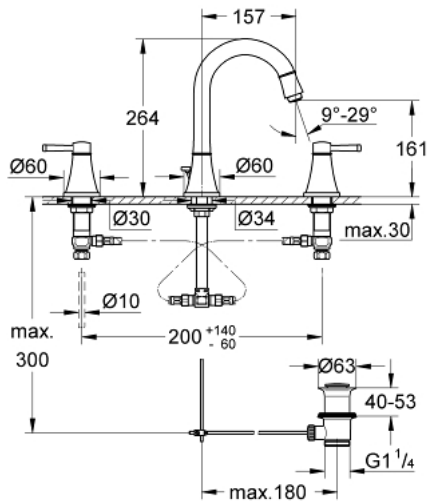

20 619 000 GRANDERA 3-HOLE BASIN MIXER L-SIZE

PRODUCT DESCRIPTION

- Colour: chrome
- valves hot/cold with ceramic headparts 1/2" - 90°
- GROHE LongLife finish
- GROHE EcoJoy - less water, perfect flow
- maximum flow rate (at 3 bar): 5 l/min
- GROHE AquaGuide adjustable mousseur
- pop-up waste set 1 1/4"
- pressure-proof, flexible connection hoses between spout and side valves
- min. recommended pressure 1.0 bar

20 619 000 GRANDERA 3-HOLE BASIN MIXER L-SIZE

SELECT SPARE PART: , October 2021 – now

- 1: Handle pair (Spare part-nr. 48325000)
- 2: Ceramic headpart, 1/2" (Spare part-nr. 45882000)
- 2.1: O-ring $\varnothing 18.2 \times \varnothing 1.7$ (Spare part-nr. 0392400M)
- 3: Ceramic headpart, 1/2" (Spare part-nr. 45883000)
- 3.1: O-ring $\varnothing 18.2 \times \varnothing 1.7$ (Spare part-nr. 0392400M)
- 4: Lift rod (Spare part-nr. 48200000)
- 5: Flow straightener (Spare part-nr. 46837000)
- 6: Fixing clamp (Spare part-nr. 6554100M)
- 7: Pop-up waste set 1 1/4" (Spare part-nr. 28910000)
- 7.1: Plug (Spare part-nr. 07182000)
- 7.2: Eccentric rod (Spare part-nr. 07052000)
- 8: Coupling nut 1/2" x 10.5 mm (Spare part-nr. 1290100M)
- 8.1: Fibre seal dia. 12x2 mm (Spare part-nr. 0138900M)
- 9: Flexible connection hose (Spare part-nr. 45704000)
- 10: Eccentric rod (Spare part-nr. 07341000)*