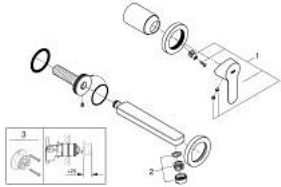

20 474 000 BAUEDGE 2-HOLE BASIN MIXER

PRODUCT DESCRIPTION

- Colour: chrome
- wall mounted
- consisting of:
 - set for final installation and concealed body
 - metal lever
 - GROHE SmoothControl 35 mm ceramic cartridge
 - GROHE LongLife finish
 - mousseur
- center distance 110 mm
- projection 171 mm

20 474 000 **BAUEDGE 2-HOLE BASIN MIXER**

SELECT SPARE PART: , August 2014 – now

1: Lever (Spare part-nr. 46811000)

2: Mousseur (Spare part-nr. 13929000)

3: Extension (Spare part-nr. 46627000)*

* Optional accessories