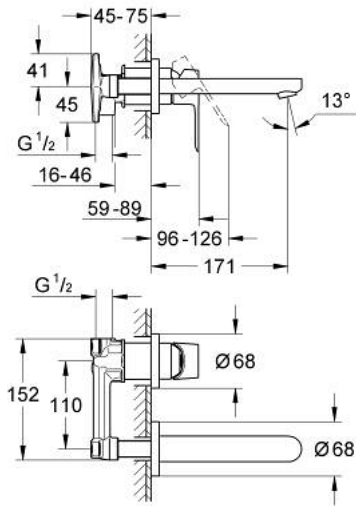

20 474 000 BAUEDGE 2-HOLE BASIN MIXER

PRODUCT DESCRIPTION

- Colour: chrome
- wall mounted
- consisting of:
 - set for final installation and concealed body
 - metal lever
 - GROHE SmoothControl 35 mm ceramic cartridge
 - GROHE LongLife finish
 - mousseur
- center distance 110 mm
- projection 171 mm

20 474 000 **BAUEDGE 2-HOLE BASIN MIXER**

SELECT SPARE PART: , August 2014 – now

1: Lever (Spare part-nr. 46811000)

2: Mousseur (Spare part-nr. 13929000)

3: Extension (Spare part-nr. 46627000)*

* Optional accessories