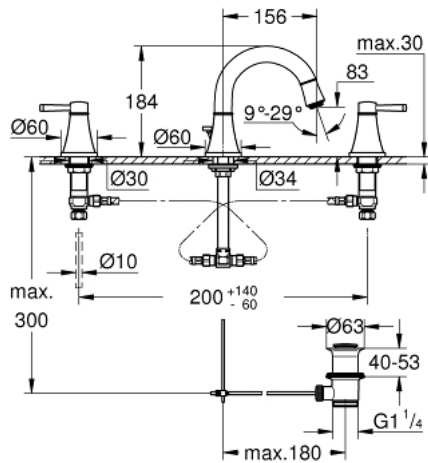

20 417 IG0 GRANDERA 3-HOLE BASIN MIXER S-SIZE

PRODUCT DESCRIPTION

- Colour: chrome/gold
- valves hot/cold with ceramic headparts 1/2" - 90°
- GROHE LongLife finish
- GROHE EcoJoy - less water, perfect flow
- GROHE AquaGuide adjustable mousseur 5.7 l/min
- pop-up waste set 1 1/4"
- pressure-proof, flexible connection hoses between spout and side valves
- min. recommended pressure 1.0 bar

20 417 IG0 GRANDERA 3-HOLE BASIN MIXER S-SIZE

SELECT SPARE PART: , June 2012 – now

- 1: Grandera handle red (Spare part-nr. 48198IG0)
- 2: Grandera handle blue (Spare part-nr. 48199IG0)
- 3: Ceramic headpart, 1/2" (Spare part-nr. 45882000)
- 3.1: O-ring $\varnothing 18.2 \times \varnothing 1.7$ (Spare part-nr. 0392400M)
- 4: Ceramic headpart, 1/2" (Spare part-nr. 45883000)
- 4.1: O-ring $\varnothing 18.2 \times \varnothing 1.7$ (Spare part-nr. 0392400M)
- 5: Lift rod (Spare part-nr. 48200000)
- 6: Flow straightener (Spare part-nr. 46837G00)
- 7: Fixing clamp (Spare part-nr. 6554100M)
- 8: Pop-up waste set 1 1/4" (Spare part-nr. 28910000)
- 8.1: Plug (Spare part-nr. 07182000)
- 8.2: Eccentric rod (Spare part-nr. 07052000)
- 9: Coupling nut 1/2" x 10.5 mm (Spare part-nr. 1290100M)
- 9.1: Fibre seal dia. 12x2 mm (Spare part-nr. 0138900M)
- 10: Flexible connection hose (Spare part-nr. 45704000)
- 11: Eccentric rod (Spare part-nr. 07341000)*