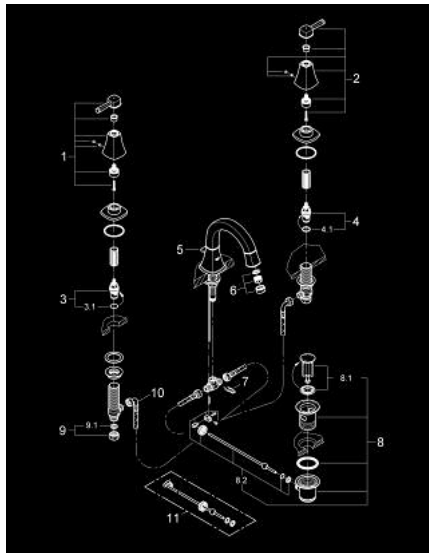

20 417 IG0 GRANDERA 3-HOLE BASIN MIXER S-SIZE

PRODUCT DESCRIPTION

- Colour: chrome/gold
- valves hot/cold with ceramic headparts 1/2" - 90°
- GROHE LongLife finish
- GROHE EcoJoy - less water, perfect flow
- GROHE AquaGuide adjustable mousseur 5.7 l/min
- pop-up waste set 1 1/4"
- pressure-proof, flexible connection hoses between spout and side valves
- min. recommended pressure 1.0 bar

20 417 IG0 GRANDERA 3-HOLE BASIN MIXER S-SIZE

SELECT SPARE PART: , June 2012 – now

- 1: Grandera handle red (Spare part-nr. 48198IG0)
- 2: Grandera handle blue (Spare part-nr. 48199IG0)
- 3: Ceramic headpart, 1/2" (Spare part-nr. 45882000)
- 3.1: O-ring $\varnothing 18.2 \times \varnothing 1.7$ (Spare part-nr. 0392400M)
- 4: Ceramic headpart, 1/2" (Spare part-nr. 45883000)
- 4.1: O-ring $\varnothing 18.2 \times \varnothing 1.7$ (Spare part-nr. 0392400M)
- 5: Lift rod (Spare part-nr. 48200000)
- 6: Flow straightener (Spare part-nr. 46837G00)
- 7: Fixing clamp (Spare part-nr. 6554100M)
- 8: Pop-up waste set 1 1/4" (Spare part-nr. 28910000)
- 8.1: Plug (Spare part-nr. 07182000)
- 8.2: Eccentric rod (Spare part-nr. 07052000)
- 9: Coupling nut 1/2" x 10.5 mm (Spare part-nr. 1290100M)
- 9.1: Fibre seal dia. 12x2 mm (Spare part-nr. 0138900M)
- 10: Flexible connection hose (Spare part-nr. 45704000)
- 11: Eccentric rod (Spare part-nr. 07341000)*