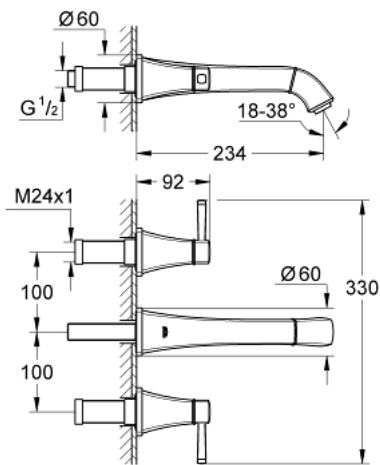

20 415 IG0 GRANDERA 3-HOLE BASIN MIXER M-SIZE

PRODUCT DESCRIPTION

- Colour: chrome/gold
- wall mounted
- without concealed body
- to be used with rough-in set 29 025 002
- valves hot/cold with ceramic headparts 1/2" - 90°
- GROHE LongLife finish
- GROHE EcoJoy - less water, perfect flow
- GROHE AquaGuide adjustable mousseur 5.7 l/min
- projection 234 mm
- min. recommended pressure 1.0 bar

20 415 IG0 GRANDERA 3-HOLE BASIN MIXER M-SIZE

SELECT SPARE PART: , June 2012 – now

- 1: Grandera handle red (Spare part-nr. 48198IG0)
- 2: Grandera handle blue (Spare part-nr. 48199IG0)
- 3: Flow straightener (Spare part-nr. 46837G00)
- 4: Extension (Spare part-nr. 45988000)