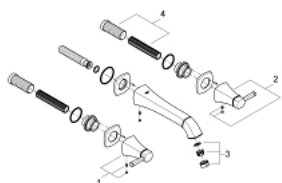

20 415 IG0 GRANDERA 3-HOLE BASIN MIXER M-SIZE

PRODUCT DESCRIPTION

- Colour: chrome/gold
- wall mounted
- without concealed body
- to be used with rough-in set 29 025 002
- valves hot/cold with ceramic headparts 1/2" - 90°
- GROHE LongLife finish
- GROHE EcoJoy - less water, perfect flow
- GROHE AquaGuide adjustable mousseur 5.7 l/min
- projection 234 mm
- min. recommended pressure 1.0 bar

20 415 IG0 GRANDERA 3-HOLE BASIN MIXER M-SIZE

SELECT SPARE PART: , June 2012 – now

- 1: Grandera handle red (Spare part-nr. 48198IG0)
- 2: Grandera handle blue (Spare part-nr. 48199IG0)
- 3: Flow straightener (Spare part-nr. 46837G00)
- 4: Extension (Spare part-nr. 45988000)