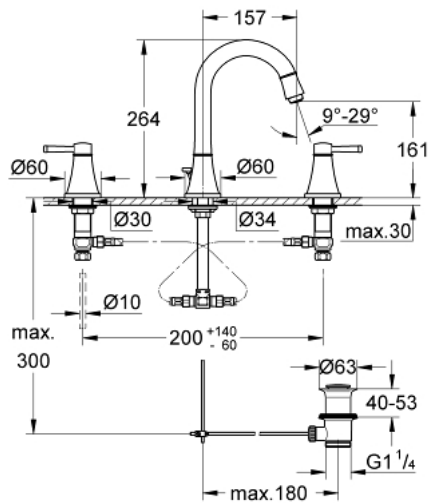

## 20 389 IG0 GRANDERA 3-HOLE BASIN MIXER M-SIZE

### PRODUCT DESCRIPTION

- Colour: chrome/gold
- valves hot/cold with ceramic headparts 1/2" - 90°
- GROHE LongLife finish
- GROHE EcoJoy - less water, perfect flow
- GROHE AquaGuide adjustable mousseur 5.7 l/min
- pop-up waste set 1 1/4"
- pressure-proof, flexible connection hoses between spout and side valves
- min. recommended pressure 1.0 bar

20 389 IG0 **GRANDERA 3-HOLE BASIN MIXER**  
**M-SIZE**

**SELECT SPARE PART:** , January 2012 – now

- 1: Grandera handle red (Spare part-nr. 48198IG0)
  - 2: Grandera handle blue (Spare part-nr. 48199IG0)
  - 3: Ceramic headpart, 1/2" (Spare part-nr. 45882000)
  - 3.1: O-ring  $\varnothing 18.2 \times \varnothing 1.7$  (Spare part-nr. 0392400M)
  - 4: Ceramic headpart, 1/2" (Spare part-nr. 45883000)
  - 4.1: O-ring  $\varnothing 18.2 \times \varnothing 1.7$  (Spare part-nr. 0392400M)
  - 5: Lift rod (Spare part-nr. 48200000)
  - 6: Flow straightener (Spare part-nr. 46837G00)
  - 7: Fixing clamp (Spare part-nr. 6554100M)
  - 8: Pop-up waste set 1 1/4" (Spare part-nr. 28910000)
  - 8.1: Plug (Spare part-nr. 07182000)
  - 8.2: Eccentric rod (Spare part-nr. 07052000)
  - 9: Coupling nut 1/2" x 10.5 mm (Spare part-nr. 1290100M)
  - 9.1: Fibre seal dia. 12x2 mm (Spare part-nr. 0138900M)
  - 10: Flexible connection hose (Spare part-nr. 45704000)
  - 11: Eccentric rod (Spare part-nr. 07341000)\*
- \* Optional accessories