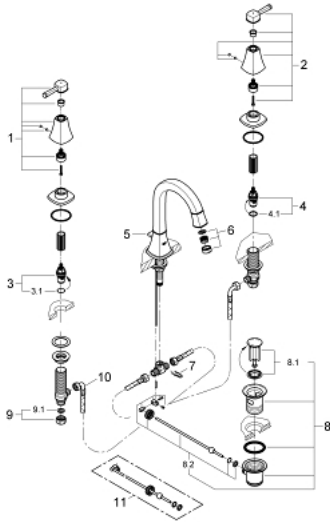

## 20 389 IG0 GRANDERA 3-HOLE BASIN MIXER M-SIZE

### PRODUCT DESCRIPTION

- Colour: chrome/gold
- valves hot/cold with ceramic headparts 1/2" - 90°
- GROHE LongLife finish
- GROHE EcoJoy - less water, perfect flow
- GROHE AquaGuide adjustable mousseur 5.7 l/min
- pop-up waste set 1 1/4"
- pressure-proof, flexible connection hoses between spout and side valves
- min. recommended pressure 1.0 bar

20 389 IG0 **GRANDERA 3-HOLE BASIN MIXER**  
**M-SIZE**

**SELECT SPARE PART:** , January 2012 – now

- 1: Grandera handle red (Spare part-nr. 48198IG0)
  - 2: Grandera handle blue (Spare part-nr. 48199IG0)
  - 3: Ceramic headpart, 1/2" (Spare part-nr. 45882000)
  - 3.1: O-ring  $\varnothing 18.2 \times \varnothing 1.7$  (Spare part-nr. 0392400M)
  - 4: Ceramic headpart, 1/2" (Spare part-nr. 45883000)
  - 4.1: O-ring  $\varnothing 18.2 \times \varnothing 1.7$  (Spare part-nr. 0392400M)
  - 5: Lift rod (Spare part-nr. 48200000)
  - 6: Flow straightener (Spare part-nr. 46837G00)
  - 7: Fixing clamp (Spare part-nr. 6554100M)
  - 8: Pop-up waste set 1 1/4" (Spare part-nr. 28910000)
  - 8.1: Plug (Spare part-nr. 07182000)
  - 8.2: Eccentric rod (Spare part-nr. 07052000)
  - 9: Coupling nut 1/2" x 10.5 mm (Spare part-nr. 1290100M)
  - 9.1: Fibre seal dia. 12x2 mm (Spare part-nr. 0138900M)
  - 10: Flexible connection hose (Spare part-nr. 45704000)
  - 11: Eccentric rod (Spare part-nr. 07341000)\*
- \* Optional accessories