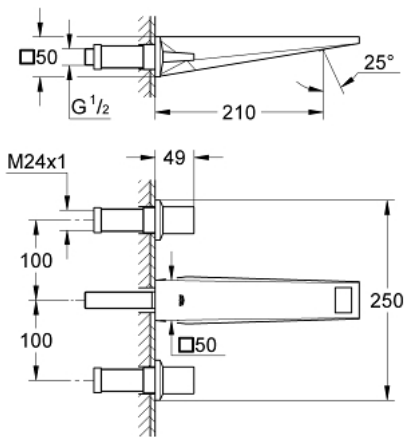

## 20 348 AL0 ALLURE BRILLIANT 3-HOLE BASIN MIXER M-SIZE

### PRODUCT DESCRIPTION

- Colour: brushed hard graphite
- wall mounted
- to be used with rough-in set 29 025 002
- without concealed body
- valves hot/cold with ceramic headparts 1/2° - 90°
- GROHE LongLife finish
- GROHE EcoJoy 5.0 l/min. flow limiter
- spout with integrated mousseur
- centre distance 200 mm
- projection 210 mm
- min. recommended pressure 1.0 bar

20 348 AL0 **ALLURE BRILLIANT 3-HOLE BASIN MIXER**  
**M-SIZE**

**SELECT SPARE PART:** , March 2018 – now

2: Handle pair (Spare part-nr. 48326AL0)

3: Extension (Spare part-nr. 45988000)

4: Race (Spare part-nr. 46794AL0)