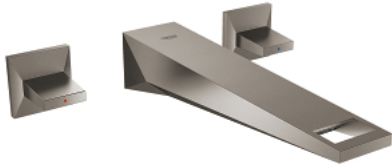

## 20 348 AL0 ALLURE BRILLIANT 3-HOLE BASIN MIXER M-SIZE

### PRODUCT DESCRIPTION

- Colour: brushed hard graphite
- wall mounted
- to be used with rough-in set 29 025 002
- without concealed body
- valves hot/cold with ceramic headparts 1/2° - 90°
- GROHE LongLife finish
- GROHE EcoJoy 5.0 l/min. flow limiter
- spout with integrated mousseur
- centre distance 200 mm
- projection 210 mm
- min. recommended pressure 1.0 bar

20 348 AL0 **ALLURE BRILLIANT 3-HOLE BASIN MIXER**  
**M-SIZE**

**SELECT SPARE PART:** , March 2018 – now

2: Handle pair (Spare part-nr. 48326AL0)

3: Extension (Spare part-nr. 45988000)

4: Race (Spare part-nr. 46794AL0)