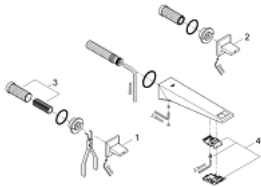

## 20 348 AL0 ALLURE BRILLIANT 3-HOLE BASIN MIXER M-SIZE

### PRODUCT DESCRIPTION

- Colour: brushed hard graphite
- wall mounted
- to be used with rough-in set 29 025 002
- without concealed body
- valves hot/cold with ceramic headparts 1/2° - 90°
- GROHE LongLife finish
- GROHE EcoJoy 5.0 l/min. flow limiter
- spout with integrated mousseur
- centre distance 200 mm
- projection 210 mm
- min. recommended pressure 1.0 bar

20 348 AL0 **ALLURE BRILLIANT 3-HOLE BASIN MIXER**  
**M-SIZE**

**SELECT SPARE PART:** , March 2018 – now

2: Handle pair (Spare part-nr. 48326AL0)

3: Extension (Spare part-nr. 45988000)

4: Race (Spare part-nr. 46794AL0)