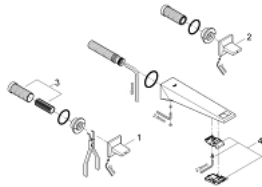

## 20 348 000 ALLURE BRILLIANT 3-HOLE BASIN MIXER M-SIZE

### PRODUCT DESCRIPTION

- Colour: chrome
- wall mounted
- without concealed body
- to be used with rough-in set 29 025 002
- valves hot/cold with ceramic headparts 1/2" - 90°
- GROHE LongLife finish
- GROHE EcoJoy 5.0 l/min. flow limiter
- spout with integrated mousseur
- centre distance 200 mm
- projection 210 mm
- min. recommended pressure 1.0 bar

20 348 000 **ALLURE BRILLIANT 3-HOLE BASIN MIXER**  
**M-SIZE**

**SELECT SPARE PART:** , August 2010 – now

1: Handle (Spare part-nr. 48225000)

2: Handle (Spare part-nr. 48226000)

3: Extension (Spare part-nr. 45988000)

4: Race (Spare part-nr. 46794000)