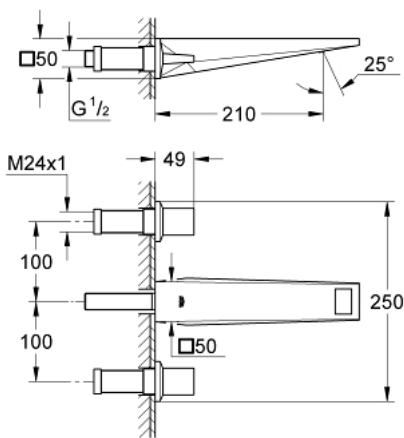

## 20 348 000 ALLURE BRILLIANT 3-HOLE BASIN MIXER M-SIZE

### PRODUCT DESCRIPTION

- Colour: chrome
- wall mounted
- without concealed body
- to be used with rough-in set 29 025 002
- valves hot/cold with ceramic headparts 1/2" - 90°
- GROHE LongLife finish
- GROHE EcoJoy 5.0 l/min. flow limiter
- spout with integrated mousseur
- centre distance 200 mm
- projection 210 mm
- min. recommended pressure 1.0 bar

20 348 000 **ALLURE BRILLIANT 3-HOLE BASIN MIXER**  
**M-SIZE**

**SELECT SPARE PART:** , August 2010 – now

1: Handle (Spare part-nr. 48225000)

2: Handle (Spare part-nr. 48226000)

3: Extension (Spare part-nr. 45988000)

4: Race (Spare part-nr. 46794000)