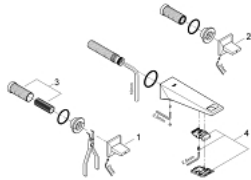

20 346 DC0 ALLURE BRILLIANT 3-HOLE BASIN MIXER S-SIZE

PRODUCT DESCRIPTION

- Colour: Supersteel
- wall mounted
- to be used with rough-in set 29 025 002
- without concealed body
- valves hot/cold with ceramic headparts 1/2° - 90°
- GROHE LongLife finish
- GROHE EcoJoy 5.0 l/min. flow limiter
- spout with integrated mousseur
- centre distance 200 mm
- projection 161 mm
- min. recommended pressure 1.0 bar

20 346 DC0 **ALLURE BRILLIANT 3-HOLE BASIN MIXER S-SIZE**

SELECT SPARE PART: , March 2018 – now

2: Handle pair (Spare part-nr. 48326DC0)

3: Extension (Spare part-nr. 45988000)

4: Race (Spare part-nr. 46794DC0)