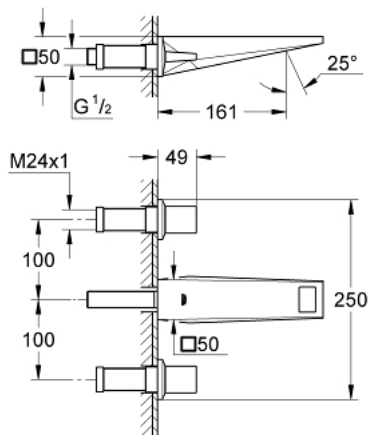

20 346 DC0 ALLURE BRILLIANT 3-HOLE BASIN MIXER S-SIZE

PRODUCT DESCRIPTION

- Colour: Supersteel
- wall mounted
- to be used with rough-in set 29 025 002
- without concealed body
- valves hot/cold with ceramic headparts 1/2° - 90°
- GROHE LongLife finish
- GROHE EcoJoy 5.0 l/min. flow limiter
- spout with integrated mousseur
- centre distance 200 mm
- projection 161 mm
- min. recommended pressure 1.0 bar

20 346 DC0 **ALLURE BRILLIANT 3-HOLE BASIN MIXER S-SIZE**

SELECT SPARE PART: , March 2018 – now

2: Handle pair (Spare part-nr. 48326DC0)

3: Extension (Spare part-nr. 45988000)

4: Race (Spare part-nr. 46794DC0)