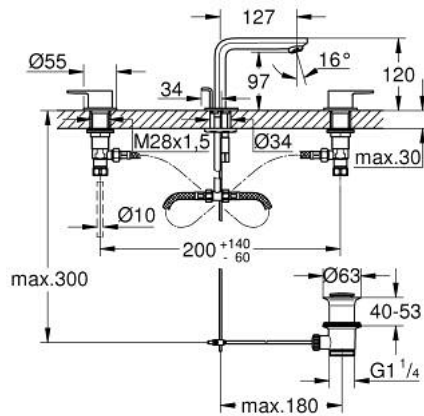

20 304 001 LINEARE 3-HOLE BASIN MIXER M-SIZE

PRODUCT DESCRIPTION

- Colour: chrome
- metal lever
- ceramic headparts 1/2", 90°
- GROHE LongLife finish
- GROHE EcoJoy - less water, perfect flow
- maximum flow rate (at 3 bar): 5 l/min
- GROHE FastFixation installation system
- pop-up waste set 1 1/4"
- pressure-proof, flexible connection hoses between spout and side valves
- min. recommended pressure 1.0 bar
- union nut 1/2" x 10.5 mm

20 304 001 LINEARE 3-HOLE BASIN MIXER
M-SIZE

SELECT SPARE PART: , July 2016 – now

- 1: Handle pair (Spare part-nr. 48357000)
- 2: Ceramic headpart, 1/2" (Spare part-nr. 45882000)
- 2.1: O-ring $\varnothing 18.2 \times \varnothing 1.7$ (Spare part-nr. 0392400M)
- 3: Ceramic headpart, 1/2" (Spare part-nr. 45883000)
- 3.1: O-ring $\varnothing 18.2 \times \varnothing 1.7$ (Spare part-nr. 0392400M)
- 4: Coupling nut 1/2" x 14.5 mm (Spare part-nr. 1290200M)
- 4.1: Fibre seal dia. 12x2 mm (Spare part-nr. 0138900M)
- 5: Pop-up rod (Spare part-nr. 65196000)
- 6: Mousseur (Spare part-nr. 13994000)
- 7: Shank mounting kit (Spare part-nr. 46671000)
- 8: Flexible connection hose (Spare part-nr. 45704000)
- 9: Pop-up waste set 1 1/4" (Spare part-nr. 28910000)
- 9.1: Plug (Spare part-nr. 07182000)
- 9.2: Eccentric rod (Spare part-nr. 07052000)
- 10: Mounting wrench (Spare part-nr. 19017000)*
- 11: Coupling nut 1/2" x 10.5 mm (Spare part-nr. 1290100M)*
- 12: Eccentric rod (Spare part-nr. 07341000)*