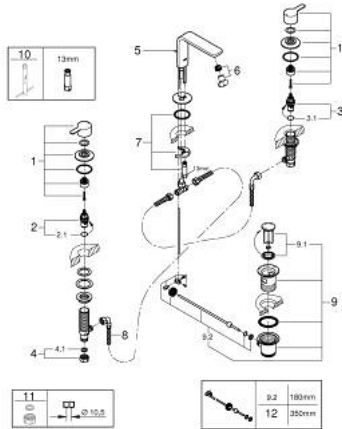

20 304 001 LINEARE 3-HOLE BASIN MIXER M-SIZE

PRODUCT DESCRIPTION

- Colour: chrome
- metal lever
- ceramic headparts 1/2", 90°
- GROHE LongLife finish
- GROHE EcoJoy - less water, perfect flow
- maximum flow rate (at 3 bar): 5 l/min
- GROHE FastFixation installation system
- pop-up waste set 1 1/4"
- pressure-proof, flexible connection hoses between spout and side valves
- min. recommended pressure 1.0 bar
- union nut 1/2" x 10.5 mm

20 304 001 LINEARE 3-HOLE BASIN MIXER
M-SIZE

SELECT SPARE PART: , July 2016 – now

- 1: Handle pair (Spare part-nr. 48357000)
- 2: Ceramic headpart, 1/2" (Spare part-nr. 45882000)
- 2.1: O-ring $\varnothing 18.2 \times \varnothing 1.7$ (Spare part-nr. 0392400M)
- 3: Ceramic headpart, 1/2" (Spare part-nr. 45883000)
- 3.1: O-ring $\varnothing 18.2 \times \varnothing 1.7$ (Spare part-nr. 0392400M)
- 4: Coupling nut 1/2" x 14.5 mm (Spare part-nr. 1290200M)
- 4.1: Fibre seal dia. 12x2 mm (Spare part-nr. 0138900M)
- 5: Pop-up rod (Spare part-nr. 65196000)
- 6: Mousseur (Spare part-nr. 13994000)
- 7: Shank mounting kit (Spare part-nr. 46671000)
- 8: Flexible connection hose (Spare part-nr. 45704000)
- 9: Pop-up waste set 1 1/4" (Spare part-nr. 28910000)
- 9.1: Plug (Spare part-nr. 07182000)
- 9.2: Eccentric rod (Spare part-nr. 07052000)
- 10: Mounting wrench (Spare part-nr. 19017000)*
- 11: Coupling nut 1/2" x 10.5 mm (Spare part-nr. 1290100M)*
- 12: Eccentric rod (Spare part-nr. 07341000)*