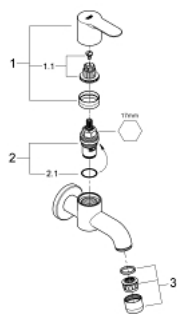

20 238 000 **BAUEDGE BIBTAP**

PRODUCT DESCRIPTION

- Colour: chrome
- wall mounted
- metal lever
- ceramic headpart 1/2", 90°
- mousseur
- GROHE LongLife finish

20 238 000 BAUEDGE BIBTAP

SELECT SPARE PART: , June 2010 – now

- 1: Handle (Spare part-nr. 48142000)
- 1.1: Replacement handle connection kit (Spare part-nr. 45186000)
 - 1.1.1: O-ring $\varnothing 18.2 \times \varnothing 1.7$ (Spare part-nr. 0392400M)
- 2: Ceramic headpart, 1/2" (Spare part-nr. 45882000)
 - 2.1: O-ring $\varnothing 18.2 \times \varnothing 1.7$ (Spare part-nr. 0392400M)
- 3: Mousseur (Spare part-nr. 13928000)