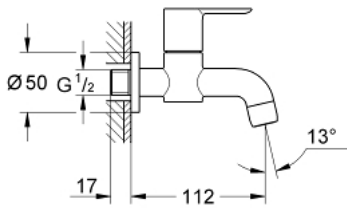

20 238 000 **BAUEDGE BIBTAP**

PRODUCT DESCRIPTION

- Colour: chrome
- wall mounted
- metal lever
- ceramic headpart 1/2", 90°
- mousseur
- GROHE LongLife finish

20 238 000 BAUEDGE BIBTAP

SELECT SPARE PART: , June 2010 – now

- 1: Handle (Spare part-nr. 48142000)
- 1.1: Replacement handle connection kit (Spare part-nr. 45186000)
 - 1.1.1: O-ring $\varnothing 18.2 \times \varnothing 1.7$ (Spare part-nr. 0392400M)
- 2: Ceramic headpart, 1/2" (Spare part-nr. 45882000)
 - 2.1: O-ring $\varnothing 18.2 \times \varnothing 1.7$ (Spare part-nr. 0392400M)
- 3: Mousseur (Spare part-nr. 13928000)