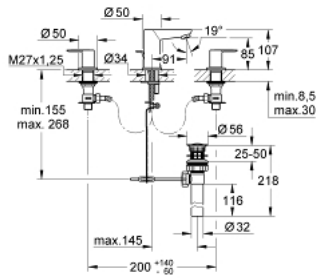

## 20 197 000 BAUEDGE 3-HOLE BASIN MIXER

### PRODUCT DESCRIPTION

- Colour: chrome
- metal lever
- ceramic headpart 1/2", 90°
- GROHE LongLife finish
- spout with mousseur
- pop-up waste set 1"
- flexible connection hoses

## 20 197 000 BAUEDGE 3-HOLE BASIN MIXER

**SELECT SPARE PART:** , November 2019 – now

- 1: Handle pair (Spare part-nr. 48322000)
- 2: Ceramic headpart, 1/2" (Spare part-nr. 45882000)
- 2.1: O-ring  $\varnothing 18.2 \times \varnothing 1.7$  (Spare part-nr. 0392400M)
- 3: Ceramic headpart, 1/2" (Spare part-nr. 45883000)
- 3.1: O-ring  $\varnothing 18.2 \times \varnothing 1.7$  (Spare part-nr. 0392400M)
- 4: Mousseur (Spare part-nr. 13929000)
- 5: Shank mounting kit (Spare part-nr. 46671000)
- 6: Mounting wrench (Spare part-nr. 19017000)\*