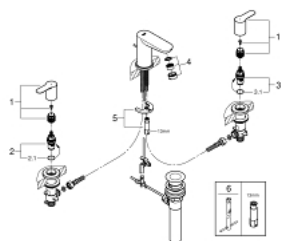

## 20 197 000 BAUEDGE 3-HOLE BASIN MIXER

### PRODUCT DESCRIPTION

- Colour: chrome
- metal lever
- ceramic headpart 1/2", 90°
- GROHE LongLife finish
- spout with mousseur
- pop-up waste set 1"
- flexible connection hoses

## 20 197 000 BAUEDGE 3-HOLE BASIN MIXER

**SELECT SPARE PART:** , November 2019 – now

- 1: Handle pair (Spare part-nr. 48322000)
- 2: Ceramic headpart, 1/2" (Spare part-nr. 45882000)
- 2.1: O-ring  $\varnothing 18.2 \times \varnothing 1.7$  (Spare part-nr. 0392400M)
- 3: Ceramic headpart, 1/2" (Spare part-nr. 45883000)
- 3.1: O-ring  $\varnothing 18.2 \times \varnothing 1.7$  (Spare part-nr. 0392400M)
- 4: Mousseur (Spare part-nr. 13929000)
- 5: Shank mounting kit (Spare part-nr. 46671000)
- 6: Mounting wrench (Spare part-nr. 19017000)\*