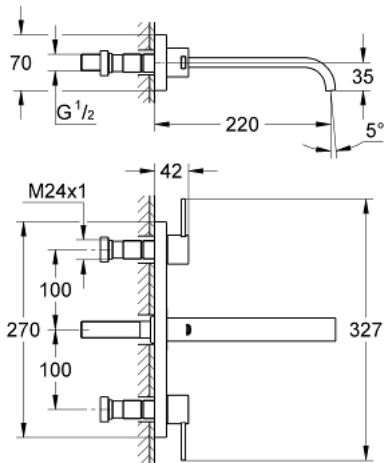

## 20 193 000 ALLURE 3-HOLE BASIN MIXER M-SIZE

### PRODUCT DESCRIPTION

- Colour: chrome
- wall mounted
- without concealed body
- to be used with rough-in set 29 025 002
- with lever handles
- with metal plate
- valves hot/cold with ceramic headparts 1/2" - 90°
- GROHE LongLife finish
- flow limiter 8 l/min.
- spout with mousseur
- centre distance 200 mm
- projection 220 mm

## 20 193 000 ALLURE 3-HOLE BASIN MIXER M-SIZE

**SELECT SPARE PART:** , September 2009 – now

- 1: Handle (Spare part-nr. 48043000)
- 1.1: Replacement handle connection kit (Spare part-nr. 45186000)
  - 1.1.1: O-ring  $\varnothing 18.2 \times \varnothing 1.7$  (Spare part-nr. 0392400M)
- 2: Extension (Spare part-nr. 48044000)
- 3: Sealing washer (Spare part-nr. 48046000)
- 4: Extension 20-80 (Spare part-nr. 45202000)
- 5: Mousseur (Spare part-nr. 13220000)
- 6: Flow restrictor (Spare part-nr. 46324000)