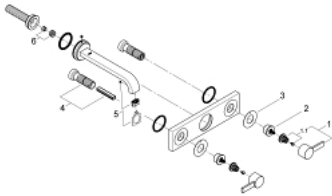

## 20 193 000 ALLURE 3-HOLE BASIN MIXER M-SIZE

### PRODUCT DESCRIPTION

- Colour: chrome
- wall mounted
- without concealed body
- to be used with rough-in set 29 025 002
- with lever handles
- with metal plate
- valves hot/cold with ceramic headparts 1/2" - 90°
- GROHE LongLife finish
- flow limiter 8 l/min.
- spout with mousseur
- centre distance 200 mm
- projection 220 mm

## 20 193 000 ALLURE 3-HOLE BASIN MIXER M-SIZE

**SELECT SPARE PART:** , September 2009 – now

- 1: Handle (Spare part-nr. 48043000)
- 1.1: Replacement handle connection kit (Spare part-nr. 45186000)
  - 1.1.1: O-ring  $\varnothing 18.2 \times \varnothing 1.7$  (Spare part-nr. 0392400M)
- 2: Extension (Spare part-nr. 48044000)
- 3: Sealing washer (Spare part-nr. 48046000)
- 4: Extension 20-80 (Spare part-nr. 45202000)
- 5: Mousseur (Spare part-nr. 13220000)
- 6: Flow restrictor (Spare part-nr. 46324000)