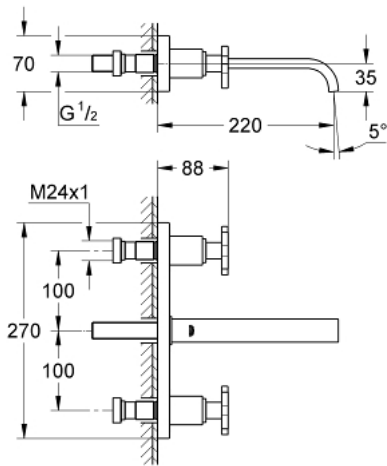

20 192 000 ALLURE 3-HOLE BASIN MIXER M-SIZE

PRODUCT DESCRIPTION

- Colour: chrome
- wall mounted
- without concealed body
- set for final installation for
- 32 706 000
- with metal plate
- valves hot/cold with headparts 1/2" - 180°
- GROHE LongLife finish
- flow limiter 8 l/min.
- spout with mousseur
- centre distance 200 mm
- projection 220 mm

20 192 000 ALLURE 3-HOLE BASIN MIXER M-SIZE

SELECT SPARE PART: , September 2009 – now

- 1: Handle (Spare part-nr. 46611000)
- 1.1: Replacement handle connection kit (Spare part-nr. 45605000)
- 2: Extension (Spare part-nr. 45607000)
- 3: Sealing washer (Spare part-nr. 48046000)
- 4: Extension 20-80 (Spare part-nr. 45202000)
- 5: Mousseur (Spare part-nr. 13220000)
- 6: Flow restrictor (Spare part-nr. 46324000)