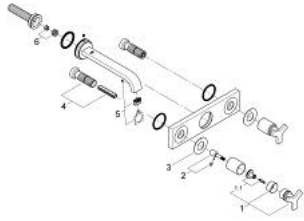

20 192 000 ALLURE 3-HOLE BASIN MIXER M-SIZE

PRODUCT DESCRIPTION

- Colour: chrome
- wall mounted
- without concealed body
- set for final installation for
- 32 706 000
- with metal plate
- valves hot/cold with headparts 1/2" - 180°
- GROHE LongLife finish
- flow limiter 8 l/min.
- spout with mousseur
- centre distance 200 mm
- projection 220 mm

20 192 000 ALLURE 3-HOLE BASIN MIXER M-SIZE

SELECT SPARE PART: , September 2009 – now

- 1: Handle (Spare part-nr. 46611000)
- 1.1: Replacement handle connection kit (Spare part-nr. 45605000)
- 2: Extension (Spare part-nr. 45607000)
- 3: Sealing washer (Spare part-nr. 48046000)
- 4: Extension 20-80 (Spare part-nr. 45202000)
- 5: Mousseur (Spare part-nr. 13220000)
- 6: Flow restrictor (Spare part-nr. 46324000)