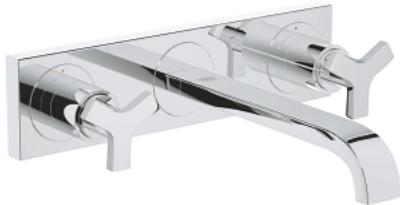

20 192 000 ALLURE 3-HOLE BASIN MIXER M-SIZE

PRODUCT DESCRIPTION

- Colour: chrome
- wall mounted
- without concealed body
- set for final installation for
- 32 706 000
- with metal plate
- valves hot/cold with headparts 1/2" - 180°
- GROHE LongLife finish
- flow limiter 8 l/min.
- spout with mousseur
- centre distance 200 mm
- projection 220 mm

20 192 000 ALLURE 3-HOLE BASIN MIXER M-SIZE

SELECT SPARE PART: , September 2009 – now

- 1: Handle (Spare part-nr. 46611000)
- 1.1: Replacement handle connection kit (Spare part-nr. 45605000)
- 2: Extension (Spare part-nr. 45607000)
- 3: Sealing washer (Spare part-nr. 48046000)
- 4: Extension 20-80 (Spare part-nr. 45202000)
- 5: Mousseur (Spare part-nr. 13220000)
- 6: Flow restrictor (Spare part-nr. 46324000)