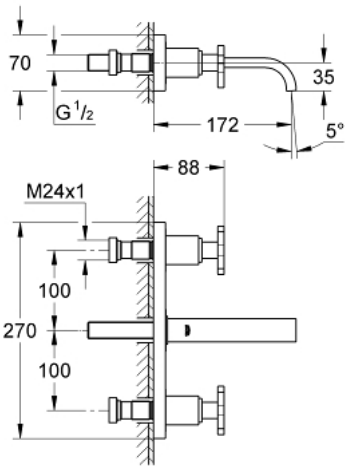

## 20 190 000 ALLURE 3-HOLE BASIN MIXER S-SIZE

### PRODUCT DESCRIPTION

- Colour: chrome
- wall mounted
- without concealed body
- set for final installation for
- 32 706 000
- with metal plate
- valves hot/cold with Carborundum ceramic headparts 1/2" - 180°
- GROHE LongLife finish
- flow limiter 8 l/min.
- spout with mousseur
- centre distance 200 mm
- projection 172 mm

## 20 190 000 ALLURE 3-HOLE BASIN MIXER S-SIZE

**SELECT SPARE PART:** , September 2009 – now

- 1: Handle (Spare part-nr. 46611000)
- 1.1: Replacement handle connection kit (Spare part-nr. 45605000)
- 2: Extension (Spare part-nr. 45607000)
- 3: Sealing washer (Spare part-nr. 48046000)
- 4: Extension 20-80 (Spare part-nr. 45202000)
- 5: Mousseur (Spare part-nr. 13220000)
- 6: Flow restrictor (Spare part-nr. 46324000)