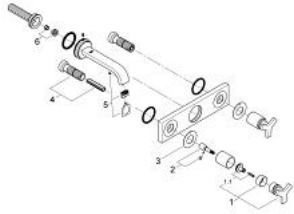

## 20 190 000 ALLURE 3-HOLE BASIN MIXER S-SIZE

### PRODUCT DESCRIPTION

- Colour: chrome
- wall mounted
- without concealed body
- set for final installation for
- 32 706 000
- with metal plate
- valves hot/cold with Carborundum ceramic headparts 1/2" - 180°
- GROHE LongLife finish
- flow limiter 8 l/min.
- spout with mousseur
- centre distance 200 mm
- projection 172 mm

## 20 190 000 ALLURE 3-HOLE BASIN MIXER S-SIZE

**SELECT SPARE PART:** , September 2009 – now

- 1: Handle (Spare part-nr. 46611000)
- 1.1: Replacement handle connection kit (Spare part-nr. 45605000)
- 2: Extension (Spare part-nr. 45607000)
- 3: Sealing washer (Spare part-nr. 48046000)
- 4: Extension 20-80 (Spare part-nr. 45202000)
- 5: Mousseur (Spare part-nr. 13220000)
- 6: Flow restrictor (Spare part-nr. 46324000)