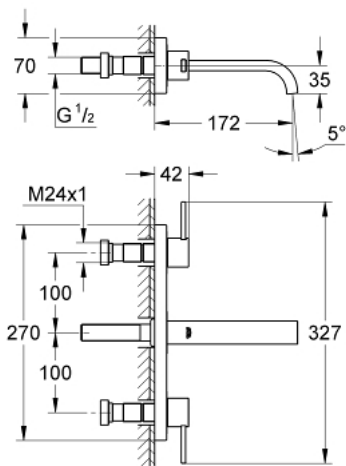

20 189 000 ALLURE 3-HOLE BASIN MIXER S-SIZE

PRODUCT DESCRIPTION

- Colour: chrome
- wall mounted
- without concealed body
- to be used with rough-in set 29 025 002
- with lever handles
- with metal plate
- valves hot/cold with ceramic headparts 1/2° - 90°
- GROHE LongLife finish
- flow limiter 8 l/min.
- spout with mousseur
- centre distance 200 mm
- projection 172 mm

20 189 000 ALLURE 3-HOLE BASIN MIXER S-SIZE

SELECT SPARE PART: , September 2009 – now

- 1: Handle (Spare part-nr. 48043000)
- 1.1: Replacement handle connection kit (Spare part-nr. 45186000)
- 1.1.1: O-ring $\varnothing 18.2 \times \varnothing 1.7$ (Spare part-nr. 0392400M)
- 2: Extension (Spare part-nr. 48044000)
- 3: Sealing washer (Spare part-nr. 48046000)
- 4: Extension 20-80 (Spare part-nr. 45202000)
- 5: Mousseur (Spare part-nr. 13220000)
- 6: Flow restrictor (Spare part-nr. 46324000)