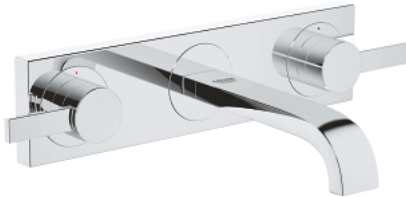

20 189 000 ALLURE 3-HOLE BASIN MIXER S-SIZE

PRODUCT DESCRIPTION

- Colour: chrome
- wall mounted
- without concealed body
- to be used with rough-in set 29 025 002
- with lever handles
- with metal plate
- valves hot/cold with ceramic headparts 1/2° - 90°
- GROHE LongLife finish
- flow limiter 8 l/min.
- spout with mousseur
- centre distance 200 mm
- projection 172 mm

20 189 000 ALLURE 3-HOLE BASIN MIXER S-SIZE

SELECT SPARE PART: , September 2009 – now

- 1: Handle (Spare part-nr. 48043000)
- 1.1: Replacement handle connection kit (Spare part-nr. 45186000)
- 1.1.1: O-ring $\varnothing 18.2 \times \varnothing 1.7$ (Spare part-nr. 0392400M)
- 2: Extension (Spare part-nr. 48044000)
- 3: Sealing washer (Spare part-nr. 48046000)
- 4: Extension 20-80 (Spare part-nr. 45202000)
- 5: Mousseur (Spare part-nr. 13220000)
- 6: Flow restrictor (Spare part-nr. 46324000)