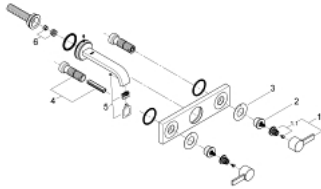

20 189 000 ALLURE 3-HOLE BASIN MIXER S-SIZE

PRODUCT DESCRIPTION

- Colour: chrome
- wall mounted
- without concealed body
- to be used with rough-in set 29 025 002
- with lever handles
- with metal plate
- valves hot/cold with ceramic headparts 1/2° - 90°
- GROHE LongLife finish
- flow limiter 8 l/min.
- spout with mousseur
- centre distance 200 mm
- projection 172 mm

20 189 000 ALLURE 3-HOLE BASIN MIXER S-SIZE

SELECT SPARE PART: , September 2009 – now

- 1: Handle (Spare part-nr. 48043000)
- 1.1: Replacement handle connection kit (Spare part-nr. 45186000)
- 1.1.1: O-ring $\varnothing 18.2 \times \varnothing 1.7$ (Spare part-nr. 0392400M)
- 2: Extension (Spare part-nr. 48044000)
- 3: Sealing washer (Spare part-nr. 48046000)
- 4: Extension 20-80 (Spare part-nr. 45202000)
- 5: Mousseur (Spare part-nr. 13220000)
- 6: Flow restrictor (Spare part-nr. 46324000)