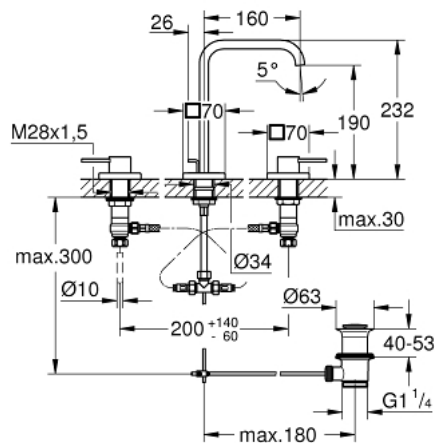

20 188 000 ALLURE 3-HOLE BASIN MIXER M-SIZE

PRODUCT DESCRIPTION

- Colour: chrome
- with lever handles
- metal escutcheons
- ceramic headparts 1/2", 90°
- GROHE LongLife finish
- flow limiter 8 l/min.
- spout with mousseur
- pressure-proof, flexible connection hoses between spout and side valves
- pop-up waste set 1 1/4"

20 188 000 ALLURE 3-HOLE BASIN MIXER M-SIZE

SELECT SPARE PART: , August 2018 – now

- 1: Handle (Spare part-nr. 48043000)
- 1.1: Replacement handle connection kit (Spare part-nr. 45186000)
 - 1.1.1: O-ring $\varnothing 18.2 \times \varnothing 1.7$ (Spare part-nr. 0392400M)
- 2: Extension (Spare part-nr. 48045000)
- 3: Sealing washer (Spare part-nr. 48047000)
- 4: Ceramic headpart, 1/2" (Spare part-nr. 45882000)
 - 4.1: O-ring $\varnothing 18.2 \times \varnothing 1.7$ (Spare part-nr. 0392400M)
- 5: Ceramic headpart, 1/2" (Spare part-nr. 45883000)
 - 5.1: O-ring $\varnothing 18.2 \times \varnothing 1.7$ (Spare part-nr. 0392400M)
- 6: Shank fastening assembly (Spare part-nr. 45025000)
- 7: Coupling nut 1/2" x 10.5 mm (Spare part-nr. 1290100M)
 - 7.1: Fibre seal dia. 12x2 mm (Spare part-nr. 0138900M)
- 8: Pop-up rod (Spare part-nr. 65196000)
- 9: Flow restrictor (Spare part-nr. 46324000)
- 10: Compression union 3/8" (Spare part-nr. 12914000)
- 11: Flexible connection hose (Spare part-nr. 45704000)
- 12: Pop-up waste set 1 1/4" (Spare part-nr. 28910000)
 - 12.1: Plug (Spare part-nr. 07182000)
 - 12.2: Eccentric rod (Spare part-nr. 07052000)
- 13: Mousseur (Spare part-nr. 13220000)
- 14: Coupling nut 1/2" x 14.5 mm (Spare part-nr. 1290200M)*
- 15: Eccentric rod (Spare part-nr. 07341000)*
- 16: Socket spanner (Spare part-nr. 19332000)*