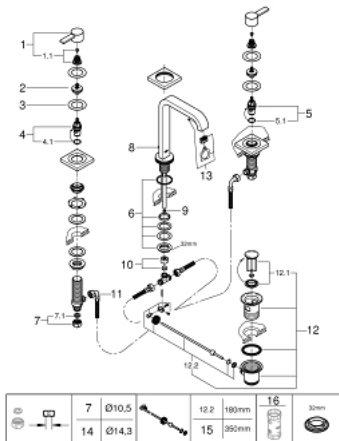

20 188 000 ALLURE 3-HOLE BASIN MIXER M-SIZE

PRODUCT DESCRIPTION

- Colour: chrome
- with lever handles
- metal escutcheons
- ceramic headparts 1/2", 90°
- GROHE LongLife finish
- flow limiter 8 l/min.
- spout with mousseur
- pressure-proof, flexible connection hoses between spout and side valves
- pop-up waste set 1 1/4"

20 188 000 ALLURE 3-HOLE BASIN MIXER M-SIZE

SELECT SPARE PART: , August 2018 – now

- 1: Handle (Spare part-nr. 48043000)
- 1.1: Replacement handle connection kit (Spare part-nr. 45186000)
 - 1.1.1: O-ring $\varnothing 18.2 \times \varnothing 1.7$ (Spare part-nr. 0392400M)
- 2: Extension (Spare part-nr. 48045000)
- 3: Sealing washer (Spare part-nr. 48047000)
- 4: Ceramic headpart, 1/2" (Spare part-nr. 45882000)
 - 4.1: O-ring $\varnothing 18.2 \times \varnothing 1.7$ (Spare part-nr. 0392400M)
- 5: Ceramic headpart, 1/2" (Spare part-nr. 45883000)
 - 5.1: O-ring $\varnothing 18.2 \times \varnothing 1.7$ (Spare part-nr. 0392400M)
- 6: Shank fastening assembly (Spare part-nr. 45025000)
- 7: Coupling nut 1/2" x 10.5 mm (Spare part-nr. 1290100M)
 - 7.1: Fibre seal dia. 12x2 mm (Spare part-nr. 0138900M)
- 8: Pop-up rod (Spare part-nr. 65196000)
- 9: Flow restrictor (Spare part-nr. 46324000)
- 10: Compression union 3/8" (Spare part-nr. 12914000)
- 11: Flexible connection hose (Spare part-nr. 45704000)
- 12: Pop-up waste set 1 1/4" (Spare part-nr. 28910000)
 - 12.1: Plug (Spare part-nr. 07182000)
 - 12.2: Eccentric rod (Spare part-nr. 07052000)
- 13: Mousseur (Spare part-nr. 13220000)
- 14: Coupling nut 1/2" x 14.5 mm (Spare part-nr. 1290200M)*
- 15: Eccentric rod (Spare part-nr. 07341000)*
- 16: Socket spanner (Spare part-nr. 19332000)*