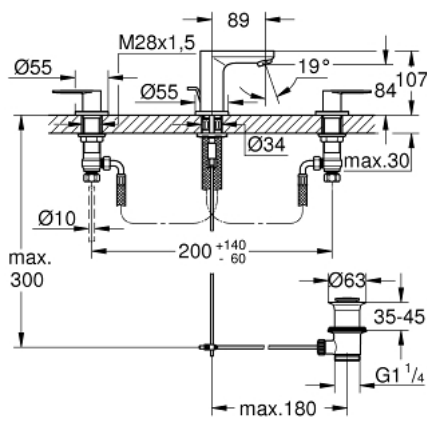

20 187 GLC EUROSMART COSMOPOLITAN 3-HOLE BASIN MIXER S-SIZE

PRODUCT DESCRIPTION

- Colour: cool sunrise
- metal lever
- ceramic headparts 1/2", 90°
- GROHE LongLife finish
- GROHE FastFixation installation system with centering support
- spout with mousseur
- pop-up waste set 1 1/4"
- pressure-proof, flexible connection hoses between spout and side valves
- union nut with 10.5 mm drilling

20 187 GLC EUROSMART COSMOPOLITAN 3-HOLE BASIN MIXER S-SIZE

SELECT SPARE PART: , January 2023 – now

- 1: Eurosmart Cosmopolitan pair of handles (Spare part-nr. 48306GL0)
 - 2: Ceramic headpart, 1/2" (Spare part-nr. 45882000)
 - 2.1: O-ring $\varnothing 18.2 \times \varnothing 1.7$ (Spare part-nr. 0392400M)
 - 3: Ceramic headpart, 1/2" (Spare part-nr. 45883000)
 - 3.1: O-ring $\varnothing 18.2 \times \varnothing 1.7$ (Spare part-nr. 0392400M)
 - 4: Coupling nut 1/2" x 10.5 mm (Spare part-nr. 1290100M)
 - 4.1: Fibre seal dia. 12x2 mm (Spare part-nr. 0138900M)
 - 5: flow control (Spare part-nr. 48159GL0)
 - 6: lift rod (Spare part-nr. 46739GL0)
 - 7: Shank mounting kit (Spare part-nr. 46671000)
 - 8: Pop-up waste set 1 1/4" (Spare part-nr. 28910GL0)
 - 8.1: Plug (Spare part-nr. 07182GL0)
 - 8.2: Eccentric rod (Spare part-nr. 07052000)
 - 9: Coupling nut 1/2" x 14.5 mm (Spare part-nr. 1290200M)*
 - 10: Mounting wrench (Spare part-nr. 19017000)*
 - 11: Eccentric rod (Spare part-nr. 07341000)*
- * Optional accessories