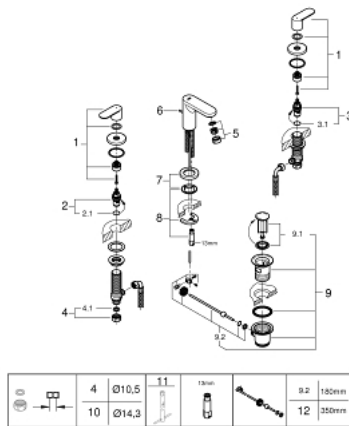

20 187 GLC EUROSMART COSMOPOLITAN 3-HOLE BASIN MIXER S-SIZE

PRODUCT DESCRIPTION

- Colour: cool sunrise
- metal lever
- ceramic headparts 1/2", 90°
- GROHE LongLife finish
- GROHE FastFixation installation system with centering support
- spout with mousseur
- pop-up waste set 1 1/4"
- pressure-proof, flexible connection hoses between spout and side valves
- union nut with 10.5 mm drilling

20 187 GLC EUROSMART COSMOPOLITAN 3-HOLE BASIN MIXER S-SIZE

SELECT SPARE PART: , January 2023 – now

- 1: Eurosmart Cosmopolitan pair of handles (Spare part-nr. 48306GL0)
 - 2: Ceramic headpart, 1/2" (Spare part-nr. 45882000)
 - 2.1: O-ring $\varnothing 18.2 \times \varnothing 1.7$ (Spare part-nr. 0392400M)
 - 3: Ceramic headpart, 1/2" (Spare part-nr. 45883000)
 - 3.1: O-ring $\varnothing 18.2 \times \varnothing 1.7$ (Spare part-nr. 0392400M)
 - 4: Coupling nut 1/2" x 10.5 mm (Spare part-nr. 1290100M)
 - 4.1: Fibre seal dia. 12x2 mm (Spare part-nr. 0138900M)
 - 5: flow control (Spare part-nr. 48159GL0)
 - 6: lift rod (Spare part-nr. 46739GL0)
 - 7: Shank mounting kit (Spare part-nr. 46671000)
 - 8: Pop-up waste set 1 1/4" (Spare part-nr. 28910GL0)
 - 8.1: Plug (Spare part-nr. 07182GL0)
 - 8.2: Eccentric rod (Spare part-nr. 07052000)
 - 9: Coupling nut 1/2" x 14.5 mm (Spare part-nr. 1290200M)*
 - 10: Mounting wrench (Spare part-nr. 19017000)*
 - 11: Eccentric rod (Spare part-nr. 07341000)*
- * Optional accessories