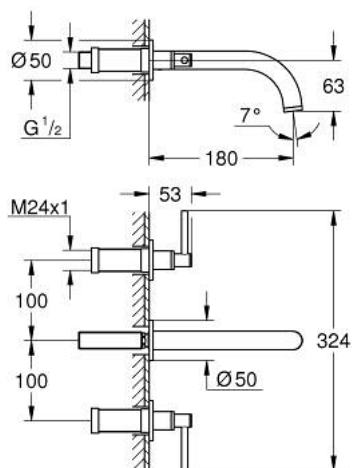

20 169 GL3 ATRIO 3-HOLE BASIN MIXER S-SIZE

PRODUCT DESCRIPTION

- Colour: cool sunrise
- wall mounted
- to be used with rough-in set 29 025 002
- without concealed body
- valves hot/cold with ceramic headparts 1/2° - 90°
- GROHE LongLife finish
- GROHE EcoJoy 5.7 l/min laminar mousseur
- centre distance 200 mm
- projection 180 mm
- with lever handles
- Two different sets of caps included. One set with "H" and "C" marking, one set without marking.