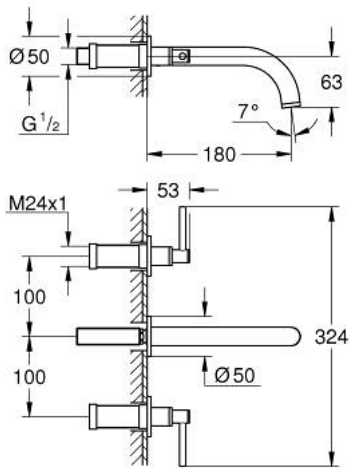

20 169 DC3 ATRIO 3-HOLE BASIN MIXER S-SIZE

PRODUCT DESCRIPTION

- Colour: Supersteel
- wall mounted
- to be used with rough-in set 29 025 002
- without concealed body
- valves hot/cold with ceramic headparts 1/2° - 90°
- GROHE LongLife finish
- GROHE EcoJoy 5.7 l/min laminar mousseur
- centre distance 200 mm
- projection 180 mm
- with lever handles
- Two different sets of caps included. One set with "H" and "C" marking, one set without marking.

20 169 DC3 **ATRIO 3-HOLE BASIN MIXER S-SIZE**

SELECT SPARE PART: , April 2017 – now

1: Extension (Spare part-nr. 45988000)

2: Lever handles (Spare part-nr. 18027DC3)

3: Flow straightener (Spare part-nr. 48408000)