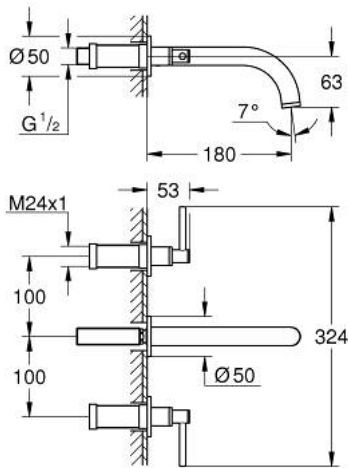

20 169 DA3 ATRIO 3-HOLE BASIN MIXER S-SIZE

PRODUCT DESCRIPTION

- Colour: warm sunset
- wall mounted
- to be used with rough-in set 29 025 002
- without concealed body
- valves hot/cold with ceramic headparts $1/2^\circ - 90^\circ$
- GROHE LongLife finish
- GROHE EcoJoy 5.7 l/min laminar mousseur
- centre distance 200 mm
- projection 180 mm
- with lever handles
- Two different sets of caps included. One set with "H" and "C" marking, one set without marking.