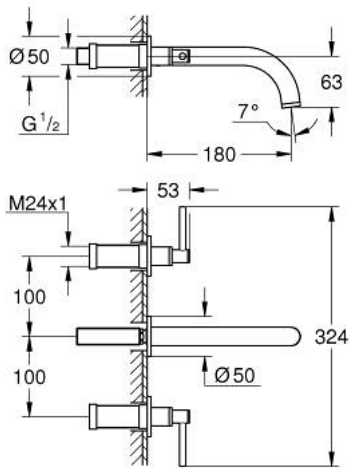

20 169 AL3 ATRIO 3-HOLE BASIN MIXER S-SIZE

PRODUCT DESCRIPTION

- Colour: brushed hard graphite
- wall mounted
- to be used with rough-in set 29 025 002
- without concealed body
- valves hot/cold with ceramic headparts 1/2° - 90°
- GROHE LongLife finish
- GROHE EcoJoy 5.7 l/min laminar mousseur
- centre distance 200 mm
- projection 180 mm
- with lever handles
- Two different sets of caps included. One set with "H" and "C" marking, one set without marking.

20 169 AL3 ATRIO 3-HOLE BASIN MIXER S-SIZE

SELECT SPARE PART: , April 2017 – now

1: Extension (Spare part-nr. 45988000)

2: Lever handles (Spare part-nr. 18027AL3)

3: Flow straightener (Spare part-nr. 48408000)