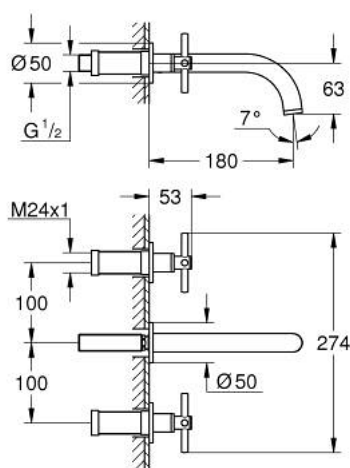

20 164 GL3 ATRIO 3-HOLE BASIN MIXER

PRODUCT DESCRIPTION

- Colour: cool sunrise
- wall mounted
- to be used with rough-in set 29 025 002
- without concealed body
- valves hot/cold with ceramic headparts 1/2° - 90°
- GROHE LongLife finish
- GROHE EcoJoy 5.7 l/min laminar mousseur
- centre distance 200 mm
- projection 180 mm
- with cross handles
- Two different sets of caps included. One set with "H" and "C" marking, one set without marking.