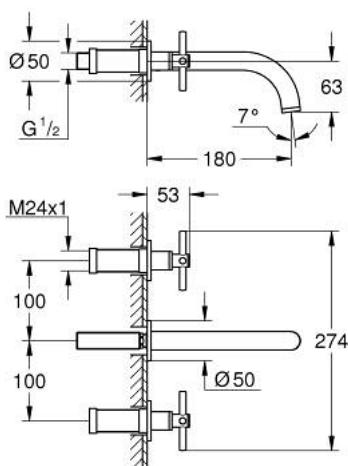

## 20 164 DC3 ATRIO 3-HOLE BASIN MIXER

### PRODUCT DESCRIPTION

- Colour: Supersteel
- wall mounted
- without concealed body
- to be used with rough-in set 29 025 002
- valves hot/cold with ceramic headparts 1/2° - 90°
- GROHE LongLife finish
- GROHE EcoJoy 5.7 l/min laminar mousseur
- centre distance 200 mm
- projection 180 mm
- with cross handles
- Two different sets of caps included. One set with "H" and "C" marking, one set without marking.

## 20 164 DC3 **ATRIO 3-HOLE BASIN MIXER**

**SELECT SPARE PART:** , April 2017 – now

1: Extension (Spare part-nr. 45988000)

2: Cross handles (Spare part-nr. 18026DC3)

3: Flow straightener (Spare part-nr. 48408000)