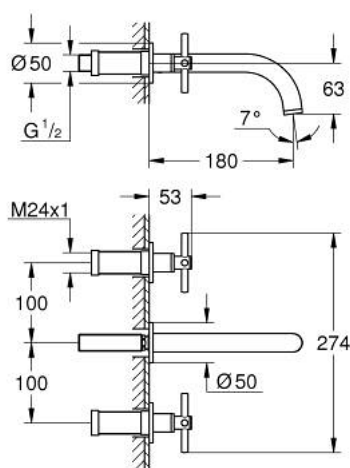

## 20 164 DA3 ATRIO 3-HOLE BASIN MIXER

### PRODUCT DESCRIPTION

- Colour: warm sunset
- wall mounted
- to be used with rough-in set 29 025 002
- without concealed body
- valves hot/cold with ceramic headparts 1/2° - 90°
- GROHE LongLife finish
- GROHE EcoJoy 5.7 l/min laminar mousseur
- centre distance 200 mm
- projection 180 mm
- with cross handles
- Two different sets of caps included. One set with "H" and "C" marking, one set without marking.