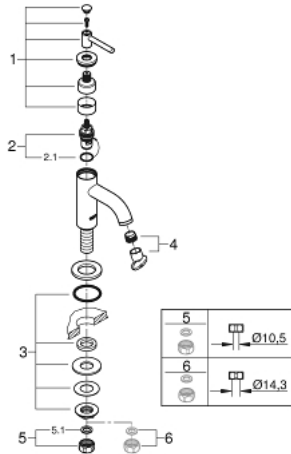

20 021 DC3 ATRIO PILLAR TAP 1/2" XS-SIZE

PRODUCT DESCRIPTION

- Colour: Supersteel
- headpart 1/2" - 90°
- GROHE LongLife finish
- GROHE EcoJoy 5.7 l/min laminar mousseur
- rapid installation system
- mousseur
- fixed spout
- with lever handle

20 021 DC3 ATRIO PILLAR TAP 1/2" XS-SIZE

SELECT SPARE PART: , April 2017 – now

- 1: Lever handles (Spare part-nr. 18027DC3)
- 2: Ceramic headpart, 1/2" (Spare part-nr. 45882000)
- 2.1: O-ring $\varnothing 18.2 \times \varnothing 1.7$ (Spare part-nr. 0392400M)
- 3: Shank mounting kit (Spare part-nr. 45004000)
- 4: Flow straightener (Spare part-nr. 48408000)
- 5: Coupling nut 1/2" x 10.5 mm (Spare part-nr. 1290100M)
- 5.1: Fibre seal dia. 12x2 mm (Spare part-nr. 0138900M)
- 6: Coupling nut 1/2" x 14.5 mm (Spare part-nr. 1290200M)*