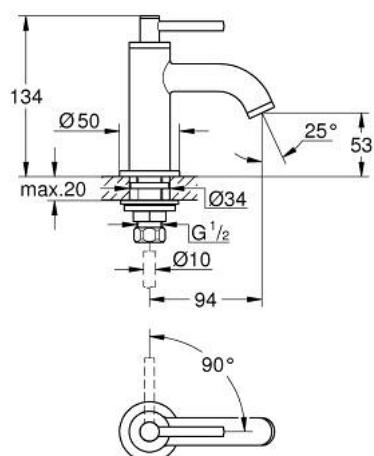

20 021 DC3 ATRIO PILLAR TAP 1/2" XS-SIZE

PRODUCT DESCRIPTION

- Colour: Supersteel
- headpart 1/2" - 90°
- GROHE LongLife finish
- GROHE EcoJoy 5.7 l/min laminar mousseur
- rapid installation system
- mousseur
- fixed spout
- with lever handle

20 021 DC3 ATRIO PILLAR TAP 1/2" XS-SIZE

SELECT SPARE PART: , April 2017 – now

- 1: Lever handles (Spare part-nr. 18027DC3)
- 2: Ceramic headpart, 1/2" (Spare part-nr. 45882000)
- 2.1: O-ring $\varnothing 18.2 \times \varnothing 1.7$ (Spare part-nr. 0392400M)
- 3: Shank mounting kit (Spare part-nr. 45004000)
- 4: Flow straightener (Spare part-nr. 48408000)
- 5: Coupling nut 1/2" x 10.5 mm (Spare part-nr. 1290100M)
- 5.1: Fibre seal dia. 12x2 mm (Spare part-nr. 0138900M)
- 6: Coupling nut 1/2" x 14.5 mm (Spare part-nr. 1290200M)*