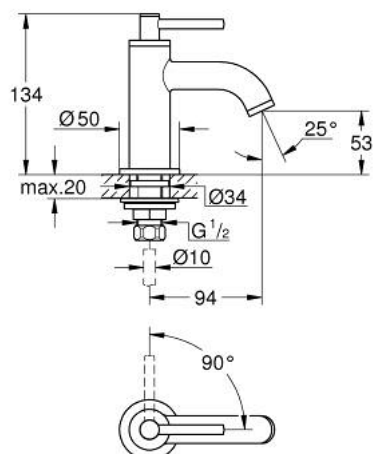

20 021 AL3 ATRIO PILLAR TAP 1/2" XS-SIZE

PRODUCT DESCRIPTION

- Colour: brushed hard graphite
- headpart 1/2" - 90°
- GROHE LongLife finish
- GROHE EcoJoy 5.7 l/min laminar mousseur
- rapid installation system
- mousseur
- fixed spout
- with lever handle

20 021 AL3 ATRIO PILLAR TAP 1/2" XS-SIZE

SELECT SPARE PART: , April 2017 – now

- 1: Lever handles (Spare part-nr. 18027AL3)
- 2: Ceramic headpart, 1/2" (Spare part-nr. 45882000)
- 2.1: O-ring $\varnothing 18.2 \times \varnothing 1.7$ (Spare part-nr. 0392400M)
- 3: Shank mounting kit (Spare part-nr. 45004000)
- 4: Flow straightener (Spare part-nr. 48408000)
- 5: Coupling nut 1/2" x 10.5 mm (Spare part-nr. 1290100M)
- 5.1: Fibre seal dia. 12x2 mm (Spare part-nr. 0138900M)
- 6: Coupling nut 1/2" x 14.5 mm (Spare part-nr. 1290200M)*