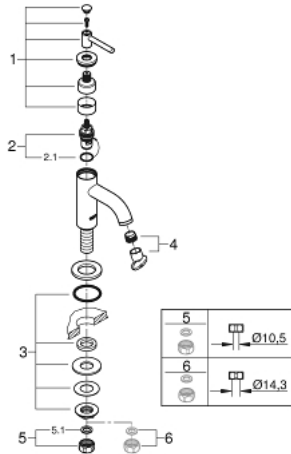

20 021 AL3 ATRIO PILLAR TAP 1/2" XS-SIZE

PRODUCT DESCRIPTION

- Colour: brushed hard graphite
- headpart 1/2" - 90°
- GROHE LongLife finish
- GROHE EcoJoy 5.7 l/min laminar mousseur
- rapid installation system
- mousseur
- fixed spout
- with lever handle

20 021 AL3 ATRIO PILLAR TAP 1/2" XS-SIZE

SELECT SPARE PART: , April 2017 – now

- 1: Lever handles (Spare part-nr. 18027AL3)
- 2: Ceramic headpart, 1/2" (Spare part-nr. 45882000)
- 2.1: O-ring $\varnothing 18.2 \times \varnothing 1.7$ (Spare part-nr. 0392400M)
- 3: Shank mounting kit (Spare part-nr. 45004000)
- 4: Flow straightener (Spare part-nr. 48408000)
- 5: Coupling nut 1/2" x 10.5 mm (Spare part-nr. 1290100M)
- 5.1: Fibre seal dia. 12x2 mm (Spare part-nr. 0138900M)
- 6: Coupling nut 1/2" x 14.5 mm (Spare part-nr. 1290200M)*