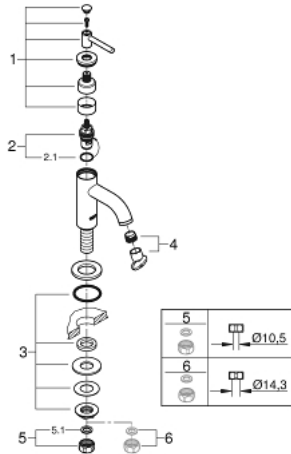

20 021 003 ATRIO PILLAR TAP 1/2" XS-SIZE

PRODUCT DESCRIPTION

- Colour: chrome
- headpart 1/2" - 90°
- GROHE LongLife finish
- GROHE EcoJoy 5.7 l/min laminar mousseur
- rapid installation system
- mousseur
- fixed spout
- with lever handle

20 021 003 ATRIO PILLAR TAP 1/2" XS-SIZE

SELECT SPARE PART: , April 2017 – now

- 1: Lever handles (Spare part-nr. 18027003)
- 2: Ceramic headpart, 1/2" (Spare part-nr. 45882000)
- 2.1: O-ring $\varnothing 18.2 \times \varnothing 1.7$ (Spare part-nr. 0392400M)
- 3: Shank mounting kit (Spare part-nr. 45004000)
- 4: Flow straightener (Spare part-nr. 48408000)
- 5: Coupling nut 1/2" x 10.5 mm (Spare part-nr. 1290100M)
- 5.1: Fibre seal dia. 12x2 mm (Spare part-nr. 0138900M)
- 6: Coupling nut 1/2" x 14.5 mm (Spare part-nr. 1290200M)*