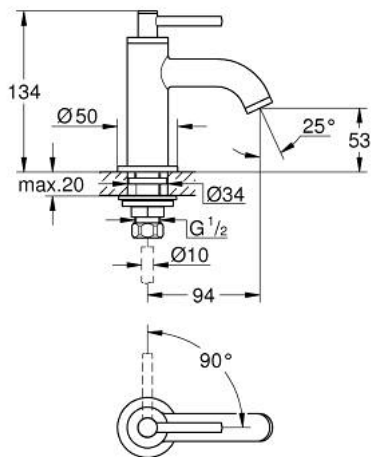

20 021 003 ATRIO PILLAR TAP 1/2" XS-SIZE

PRODUCT DESCRIPTION

- Colour: chrome
- headpart 1/2" - 90°
- GROHE LongLife finish
- GROHE EcoJoy 5.7 l/min laminar mousseur
- rapid installation system
- mousseur
- fixed spout
- with lever handle

20 021 003 ATRIO PILLAR TAP 1/2" XS-SIZE

SELECT SPARE PART: , April 2017 – now

- 1: Lever handles (Spare part-nr. 18027003)
- 2: Ceramic headpart, 1/2" (Spare part-nr. 45882000)
- 2.1: O-ring $\varnothing 18.2 \times \varnothing 1.7$ (Spare part-nr. 0392400M)
- 3: Shank mounting kit (Spare part-nr. 45004000)
- 4: Flow straightener (Spare part-nr. 48408000)
- 5: Coupling nut 1/2" x 10.5 mm (Spare part-nr. 1290100M)
- 5.1: Fibre seal dia. 12x2 mm (Spare part-nr. 0138900M)
- 6: Coupling nut 1/2" x 14.5 mm (Spare part-nr. 1290200M)*